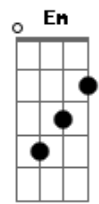

© ukulele-chords.com