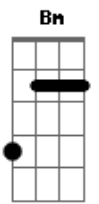

© ukulele-chords.com