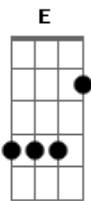

Jonas Brothers - On The Line

Tom: A
Intro: A E Bm D

Parte:

A I didn't wanna say I'm sorry E Bm
D A
For breaking us apart
E Bm
I didn't wanna say It was my fault
D A
Even though I knew it was
E Bm
I didn't wanna call you back
D A
Cause I knew that I was wrong
E Bm D
Yeah, I knew I was wrong

Refrão:

A
One in the same
E
Never to change
Bm D
Our love was beautiful
A
We had it all
E
Destined to fall
Bm D
Our love was tragical
A
Wanted to call
E
No need to fight
Bm D
You know I wouldn't lie
E
But tonight
E
We'll leave it on the line

3ª parte:

A E Bm
I try to call again, I get your mailbox
D A
Like a letter left unread
E Bm
Apologies are often open ended
D
But this one's better left unsaid

Refrão:

A
One in the same
E
Never to change
Bm D
Our love was beautiful
A
We had it all
E
Destined to fall
Bm D
Our love was tragical
A
Wanted to call
E
No need to fight
Bm D
You know I wouldn't lie
E
But tonight
E
We'll leave it on the line

A E Bm D

We'll leave on the line (Demi)

A E

yeah! oh, yeah! (Nick)

D

We'll leave on the line tonight! (Demi)

Acordes

© ukulele-chords.com