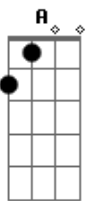

Tom: A
Intro: A E Bm D

Parte:

A I didn't wanna say I'm sorry E Bm
D A
For breaking us apart
E Bm
I didn't wanna say It was my fault
D A
Even though I knew it was
E Bm
I didn't wanna call you back
D A
Cause I knew that I was wrong
E Bm D
Yeah, I knew I was wrong

Refrão:

A
One in the same
E
Never to change
Bm D
Our love was beautiful
A
We had it all
E
Destined to fall
Bm D
Our love was tragical
A
Wanted to call
E
No need to fight
Bm D
You know I wouldn't lie
E
But tonight
E
We'll leave it on the line

2ª parte:

A E Bm D Listen baby,
A E Bm
Never would've said forever
D A
If I knew we'd end so fast
E Bm
Why did you say I love you
D A
If you knew that it wouldn't last?
E Bm
Baby, I just can't hear what you're saying
D A
The line is breaking up
E Bm
Or is that just us?
D

Or is that just us?

Refrão:

A
One in the same
E
Never to change
Bm D
Our love was beautiful
A
We had it all
E
Destined to fall
Bm D
Our love was tragical
A
Wanted to call
E
No need to fight
Bm D
You know I wouldn't lie
E
But tonight
E
We'll leave it on the line

3ª parte:

A E Bm
I try to call again, I get your mailbox
D A
Like a letter left unread
E Bm
Apologies are often open ended
D
But this one's better left unsaid

Refrão:

A
One in the same
E
Never to change
Bm D
Our love was beautiful
A
We had it all
E
Destined to fall
Bm D
Our love was tragical
A
Wanted to call
E
No need to fight
Bm D
You know I wouldn't lie
E
But tonight
E
We'll leave it on the line

A E Bm D

We'll leave on the line (Demi)

A E Bm
yeah! oh, yeah! (Nick)

D A E Bm D
We'll leave on the line tonight! (Demi)

Acordes

© ukulele-chords.com