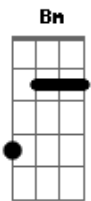

© ukulele-chords.com