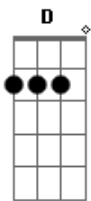

© ukulele-chords.com