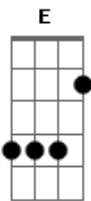

© ukulele-chords.com