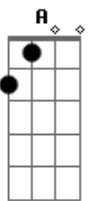

Jonas Brothers - On The Line

Tom: A
Intro: A E Bm D

Parte:

A I didn't wanna say I'm sorry E Bm
D A
For breaking us apart
E Bm
I didn't wanna say It was my fault
D A
Even though I knew it was
E Bm
I didn't wanna call you back
D A
Cause I knew that I was wrong
E Bm D
Yeah, I knew I was wrong

3ª parte:

A E Bm
I try to call again, I get your mailbox
D A
Like a letter left unread
E Bm
Apologies are often open ended
D
But this one's better left unsaid

Refrão:

A
One in the same
E
Never to change
Bm D
Our love was beautiful
A
We had it all
E
Destined to fall
Bm D
Our love was tragical
A
Wanted to call
E
No need to fight
Bm D
You know I wouldn't lie
E
But tonight
E
We'll leave it on the line

A E Bm D

We'll leave on the line (Demi)

A E

yeah! oh, yeah! (Nick)

D

We'll leave on the line tonight! (Demi)

Acordes

© ukulele-chords.com