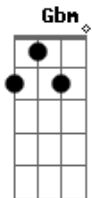

© ukulele-chords.com