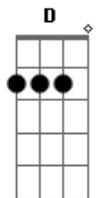

Jonas Brothers - Love Is On It's Way

Tom: D
Intro: A E Fm Gbm G D Dm A E

A E Fm Gbm
Young hearts, I believe that we are not far
G D
From becoming who we truly are
Dm A E
Love is on its way
A E Fm Gbm
Dreamers, you see everything in colour
G D
While the world is getting darker
Dm A E
Love is on its way

D A E
So hold on another day
E
?Cause love is on its way
D A E
You'll find it's gonna be okay
E
?Cause love is on its way
D A Gbm
It's alright; you'll find a brighter day
E D A
Cause love is on its way

(E Fm Gbm G D Dm A E)

A E Fm Gbm
Leaders, show us how to love each other
G D
You can help us to recover
Dm A E
Love is on its way
A E Fm Gbm

Lonely, I believe that you will find me
G D
And together we will truly see
Dm A E
Love is on its way

D A E
So hold on another day
E
?Cause love is on its way
D A E
You'll find it's gonna be okay
E
?Cause love is on its way
D A Gbm
It's alright; you'll find a brighter day
E D
Cause love is on its way

(D A E D A E)

D A E
Hold on another day
E
?Cause love is on its way
D A E
You'll find, it's gonna be okay
E
?Cause love is on its way
D A Gbm
It's alright; you'll find a brighter day
E D Gbm
Cause love is on its way
E D Gbm
Cause love is on its way
E D
Cause love is on its way

Acordes

© ukulele-chords.com