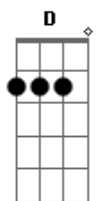

Jonas Brothers - Love Is On It's Way

Tom: D
Intro: A E Fm Gbm G D Dm A E

A E Fm Gbm
Young hearts, I believe that we are not far
G D
From becoming who we truly are
Dm A E
Love is on its way
A E Fm Gbm
Dreamers, you see everything in colour
G D
While the world is getting darker
Dm A E
Love is on its way

D A E
So hold on another day
E
?Cause love is on its way
D A E
You'll find it's gonna be okay
E
?Cause love is on its way
D A Gbm
It's alright; you'll find a brighter day
E D A
Cause love is on its way

(E Fm Gbm G D Dm A E)

A E Fm Gbm
Leaders, show us how to love each other
G D
You can help us to recover
Dm A E
Love is on its way
A E Fm Gbm

Lonely, I believe that you will find me
G D
And together we will truly see
Dm A E
Love is on its way

D A E
So hold on another day
E
?Cause love is on its way
D A E
You'll find it's gonna be okay
E
?Cause love is on its way
D A Gbm
It's alright; you'll find a brighter day
E D
Cause love is on its way

(D A E D A E)

D A E
Hold on another day
E
?Cause love is on its way
D A E
You'll find, it's gonna be okay
E
?Cause love is on its way
D A Gbm
It's alright; you'll find a brighter day
E D Gbm
Cause love is on its way
E D Gbm
Cause love is on its way
E D
Cause love is on its way

Acordes

© ukulele-chords.com