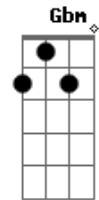

© ukulele-chords.com