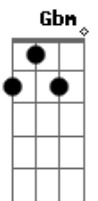

© ukulele-chords.com