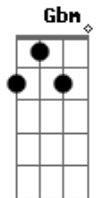

© ukulele-chords.com