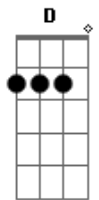

Jonas Brothers - Love Is On It's Way

Tom: D
Intro: A E Fm Gbm G D Dm A E

A E Fm Gbm
Young hearts, I believe that we are not far
G D
From becoming who we truly are
Dm A E
Love is on its way
A E Fm Gbm
Dreamers, you see everything in colour
G D
While the world is getting darker
Dm A E
Love is on its way

D A E
So hold on another day
E
?Cause love is on its way
D A E
You'll find it's gonna be okay
E
?Cause love is on its way
D A Gbm
It's alright; you'll find a brighter day
E D A
Cause love is on its way

(E Fm Gbm G D Dm A E)

A E Fm Gbm
Leaders, show us how to love each other
G D
You can help us to recover
Dm A E
Love is on its way
A E Fm Gbm

Lonely, I believe that you will find me
G D
And together we will truly see
Dm A E
Love is on its way

D A E
So hold on another day
E
?Cause love is on its way
D A E
You'll find it's gonna be okay
E
?Cause love is on its way
D A Gbm
It's alright; you'll find a brighter day
E D
Cause love is on its way

(D A E D A E)

D A E
Hold on another day
E
?Cause love is on its way
D A E
You'll find, it's gonna be okay
E
?Cause love is on its way
D A Gbm
It's alright; you'll find a brighter day
E D Gbm
Cause love is on its way
E D Gbm
Cause love is on its way
E D
Cause love is on its way

Acordes

© ukulele-chords.com