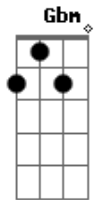

© ukulele-chords.com