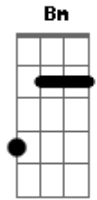

© ukulele-chords.com