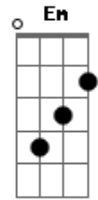

© ukulele-chords.com