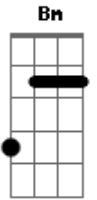

© ukulele-chords.com