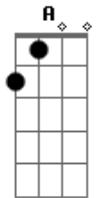

© ukulele-chords.com