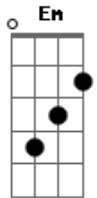

© ukulele-chords.com