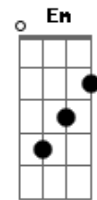

© ukulele-chords.com