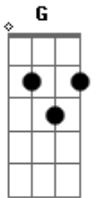

© ukulele-chords.com