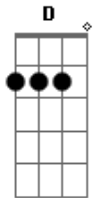

Jonas Brothers - Invisible

Tom: D
Intro: G A Bm D (3x) Em D A

Verso:

Bm G
I can feel you all around
Bm G
In this silence, I hear the sound
Bm G
Of your footsteps on the ground
Bm A G A
And my heart slows down, so now I

Refrão:

G A Bm
I'm waiting for the moonlight
D G A Bm
So I can find you in this perfect dream
D G A Bm
Don't think that you can hide there in the shadows
D Em D A
Girl, you're not invisible
Bm G Bm G
You're all that I can see

Verso:

Bm G
Something's changing deep inside
Bm G
All my hopes are coming alive
Bm G
As we're fading into the tonight
Bm A G A
I can see your eyes, so I'll keep on

Refrão:

G A Bm
Waiting for the moonlight

D G A Bm
So I can find you in this perfect dream
D G A Bm
Don't think that you can hide there in the shadows
D Em D A
Girl, you're not invisible
You're all that I can see
Em
See in the darkness,
Bm D A
Believe we can make this, all we want is to be
Em Bm
We can't stay here forever 'cause we'll work together
Bm A Bm G
Stuck in a fantasy, I don't wanna leave
G A Bm
Waiting for the moonlight
D G A Bm
So I can find you in this perfect dream
D G A Bm
Don't think that you can hide there in the shadows
D Em D A
Girl, you're not invisible
G A Bm
I'm waiting for the moonlight
D G A Bm
So I can find you in this perfect dream
D G A Bm
Don't think that you can hide there in the shadows
D Em D A
Girl, you're not invisible
Em D A
Girl, you're not invisible
Bm
You're all that I can see
A G
And my heart slows down

Acordes

© ukulele-chords.com