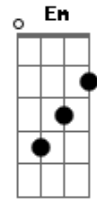

© ukulele-chords.com