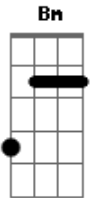

© ukulele-chords.com