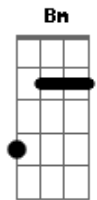

© ukulele-chords.com