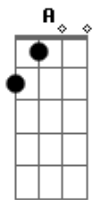

© ukulele-chords.com