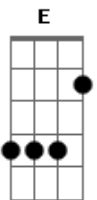

Jonas Brothers - Hey We're Gonna Be Alright

Tom: D
Intro: B G D E B G D

Verse 1:
E G B D
Isn't it strange aint it a shame
E G B D
people walking down Broadway begging for change
E G B D
we just walk by don't hear that they cry
E G B
we just keep topping on two way
B D
previous giving other people pains

were gonna be alright
E B G D
gonna be alright
E B G D
Hey Hey Hey

Verse 2: (chords as the first)
just so alone, top them to home
they always seem to follow you, wherever you go
caught in some days, wish you could change
but you always tell yourself
at home seems million miles away
gotta work it from your sleep
gotta stay away to dream
gotta open up and leave

Chorus Again
E B G D
Hey, were gonna be alright
E B G D
were gonna be alright
E B G D
gonna be alright
E B G E B G G D
Hey Hey Hey

Pre Chorus: (same as the first pre Chorus)
It's a rollercoaster life
up and down and side to side
just shout to get it right
Chorus once again

E B G D
Hey, were gonna be alright
E B G D
were gonna be alright
E B G D
gonna be alright
E B G
Hey Hey Hey

Acordes

© ukulele-chords.com

© ukulele-chords.com

© ukulele-chords.com

© ukulele-chords.com

© ukulele-chords.com