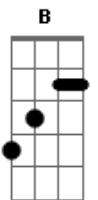

© ukulele-chords.com