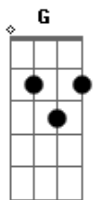

Jonas Brothers - Hey We're Gonna Be Alright

Tom: D
Intro: B G D E B G D

Verse 1:

E G B D
Isn't it strange aint it a shame
E G B D
people walking down broadway begging for change
E G B D
we just walk by dont hear that they cry
E G B
we just keep topping on two way
B D
previous giving other people pains

Pre

E D
gotta open up our eyes
E
gotta breathe between the lines
E D Dm
gotta listen to the sound

E D
This is the life
A D A
its harder than it looks, you never get enough
E D D
The time, keeps flying
E D
The life
A D A
you're only getting shots, be thankful what you got
E D
run low
D
dont worry
E B G D
Hey, were gonna be alright
E B G D

Chorus Again

E B G D
Hey, were gonna be alright
E B G D
were gonna be alright
E B G D
gonna be alright
E B G E B G G D
Hey Hey Hey

Pre Chorus:(same as the first pre Chorus)

Its a rollercoaster life
up and down and side to side
just shout to get it right
Chorus once again

E B G D
Hey, were gonna be alright
E B G D
were gonna be alright
E B G D
gonna be alright
E B G
Hey Hey Hey

Acordes

© ukulele-chords.com

© ukulele-chords.com

© ukulele-chords.com

© ukulele-chords.com

© ukulele-chords.com