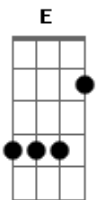

Jonas Brothers - Hey We're Gonna Be Alright

Tom: D
Intro: B G D E B G D

Verse 1:

E G B D
Isn't it strange aint it a shame
E G B D
people walking down broadway begging for change
E G B D
we just walk by dont hear that they cry
E G B
we just keep topping on two way
B D
previous giving other people pains

Pre

E D
gotta open up our eyes
E
gotta breathe between the lines
E D Dm
gotta listen to the sound

E D
This is the life
A D A
its harder than it looks, you never get enough
E D D
The time, keeps flying
E D
The life
A D A
you're only getting shots, be thankful what you got
E D
run low
D
dont worry
E B G D
Hey, were gonna be alright
E B G D

Chorus Again

E B G D
Hey, were gonna be alright
E B G D
were gonna be alright
E B G D
gonna be alright
E B G E B G G D
Hey Hey Hey

Pre Chorus:(same as the first pre Chorus)

Its a rollercoaster life
up and down and side to side
just shout to get it right
Chorus once again

E B G D
Hey, were gonna be alright
E B G D
were gonna be alright
E B G D
gonna be alright
E B G
Hey Hey Hey

Acordes

© ukulele-chords.com

© ukulele-chords.com

© ukulele-chords.com

© ukulele-chords.com

© ukulele-chords.com