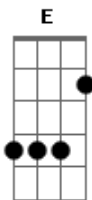

Jonas Brothers - Hey We're Gonna Be Alright

Tom: D
Intro: B G D E B G D

Verse 1:
E G B D
Isn't it strange aint it a shame
E G B D
people walking down broadway begging for change
E G B D
we just walk by dont hear that they cry
E G B
we just keep topping on two way
B D
previous giving other people pains

were gonna be alright
E B G D
gonna be alright
E B G D
Hey Hey Hey

Verse 2: (chords as the first)
just so alone, top them to home
they always seem to follow you, wherever you go
caught in some days, wish you could change
but you always tell yourself
at home seems million miles away
gotta work it from your sleep
gotta stay away to dream
gotta open up and leave

Chorus Again
E B G D
Hey, were gonna be alright
E B G D
were gonna be alright
E B G D
gonna be alright
E B G E B G G D
Hey Hey Hey

Pre Chorus:(same as the first pre Chorus)
It's a rollercoaster life
up and down and side to side
just shout to get it right
Chorus once again

E B G D
Hey, were gonna be alright
E B G D
were gonna be alright
E B G D
gonna be alright
E B G
Hey Hey Hey

Acordes

© ukulele-chords.com

© ukulele-chords.com

© ukulele-chords.com

© ukulele-chords.com

© ukulele-chords.com