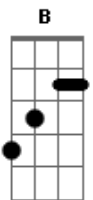

© ukulele-chords.com