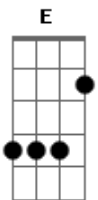

Jonas Brothers - Hey We're Gonna Be Alright

Tom: D
Intro: B G D E B G D

Verse 1:
E G B D
Isn't it strange aint it a shame
E G B D
people walking down broadway begging for change
E G B D
we just walk by dont hear that they cry
E G B
we just keep topping on two way
B D
previous giving other people pains

Pre
E D
gotta open up our eyes
E
gotta breathe between the lines
E D Dm
gotta listen to the sound

E D
This is the life
A D A
its harder than it looks, you never get enough
E D D
The time, keeps flying
E D
The life
A D A
you're only getting shots, be thankful what you got
E D
run low
D
dont worry
E B G D
Hey, were gonna be alright
E B G D

Chorus Again
E B G D
Hey, were gonna be alright
E B G D
were gonna be alright
E B G D
gonna be alright
E B G E B G G D
Hey Hey Hey

Pre Chorus:(same as the first pre Chorus)
Its a rollercoaster life
up and down and side to side
just shout to get it right
Chorus once again

E B G D
Hey, were gonna be alright
E B G D
were gonna be alright
E B G D
gonna be alright
E B G
Hey Hey Hey

Acordes

© ukulele-chords.com

© ukulele-chords.com

© ukulele-chords.com

© ukulele-chords.com

© ukulele-chords.com