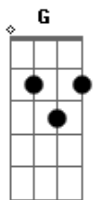

Jonas Brothers - Hey We're Gonna Be Alright

Tom: D
Intro: B G D E B G D

Verse 1:
E G B D
Isn't it strange aint it a shame
E G B D
people walking down Broadway begging for change
E G B D
we just walk by don't hear that they cry
E G B
we just keep topping on two way
B D
previous giving other people pains

were gonna be alright
E B G D
gonna be alright
E B G D
Hey Hey Hey

Verse 2: (chords as the first)
just so alone, top them to home
they always seem to follow you, wherever you go
caught in some days, wish you could change
but you always tell yourself
at home seems million miles away
gotta work it from your sleep
gotta stay away to dream
gotta open up and leave

Chorus Again
E B G D
Hey, were gonna be alright
E B G D
were gonna be alright
E B G D
gonna be alright
E B G E B G G D
Hey Hey Hey

Pre Chorus: (same as the first pre Chorus)
It's a rollercoaster life
up and down and side to side
just shout to get it right
Chorus once again

E B G D
Hey, were gonna be alright
E B G D
were gonna be alright
E B G D
gonna be alright
E B G
Hey Hey Hey

Acordes

© ukulele-chords.com

© ukulele-chords.com

© ukulele-chords.com

© ukulele-chords.com

© ukulele-chords.com