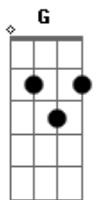

Jonas Brothers - Hey We're Gonna Be Alright

Tom: D
Intro: B G D E B G D

Verse 1:
E G B D
Isn't it strange aint it a shame
E G B D
people walking down broadway begging for change
E G B D
we just walk by dont hear that they cry
E G B
we just keep topping on two way
B D
previous giving other people pains

Pre
E D
gotta open up our eyes
E
gotta breathe between the lines
E D Dm
gotta listen to the sound

E D
This is the life
A D A
its harder than it looks, you never get enough
E D D
The time, keeps flying
E D
The life
A D A
you're only getting shots, be thankful what you got
E D
run low
D
dont worry
E B G D
Hey, were gonna be alright
E B G D

Chorus Again
E B G D
Hey, were gonna be alright
E B G D
were gonna be alright
E B G D
gonna be alright
E B G E B G G D
Hey Hey Hey

Pre Chorus:(same as the first pre Chorus)
Its a rollercoaster life
up and down and side to side
just shout to get it right
Chorus once again

E B G D
Hey, were gonna be alright
E B G D
were gonna be alright
E B G D
gonna be alright
E B G
Hey Hey Hey

Acordes

© ukulele-chords.com

© ukulele-chords.com

© ukulele-chords.com

© ukulele-chords.com

© ukulele-chords.com