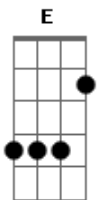

Jonas Brothers - Hey We're Gonna Be Alright

Tom: D
Intro: B G D E B G D

Verse 1:
E G B D
Isn't it strange aint it a shame
E G B D
people walking down broadway begging for change
E G B D
we just walk by dont hear that they cry
E G B
we just keep topping on two way
B D
previous giving other people pains

were gonna be alright
E B G D
gonna be alright
E B G D
Hey Hey Hey

Verse 2: (chords as the first)
just so alone, top them to home
they always seem to follow you, wherever you go
caught in some days, wish you could change
but you always tell yourself
at home seems million miles away
gotta work it from your sleep
gotta stay away to dream
gotta open up and leave

Chorus Again
E B G D
Hey, were gonna be alright
E B G D
were gonna be alright
E B G D
gonna be alright
E B G E B G G D
Hey Hey Hey

Pre Chorus:(same as the first pre Chorus)
It's a rollercoaster life
up and down and side to side
just shout to get it right
Chorus once again

E B G D
Hey, were gonna be alright
E B G D
were gonna be alright
E B G D
gonna be alright
E B G
Hey Hey Hey

Acordes

© ukulele-chords.com

© ukulele-chords.com

© ukulele-chords.com

© ukulele-chords.com

© ukulele-chords.com