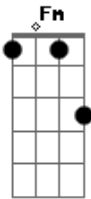

© ukulele-chords.com