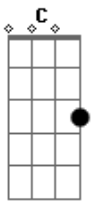

Jonas Brothers - Give Love a Try

Tom: C
Intro: / Verso:

You, like driving on a Sunday
You, like taking off on Monday
You, you're like a dream, dream come true
I, was just a face you never noticed
And I, I'm just trying to be honest with myself
With you, with the world

Refrão:

D2
You might think
that I'm a fool
for falling over you
So tell me what can I
do to prove to you
That its not so hard to do

Give love a try one more time
Cause you know that I'm on your side
Give love a try, one more time

How, did it play out like a movie?
Now, every time you speaks it moves me
And I can't get your smile off my mind
And your eyes, when I saw them for the first time
Knew that I, was gonna love you for a long time
With a love, so real, so right

Refrão:

D2
You might think
that I'm a fool
for falling over you
So tell me what can I
do to prove to you
That its not so hard to do
Give love a try one more time
Cause you know that I'm on your side
Give love a try, one more time

Acordes

© ukulele-chords.com