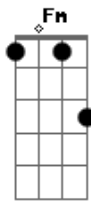

© ukulele-chords.com