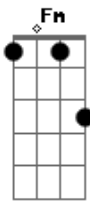

© ukulele-chords.com