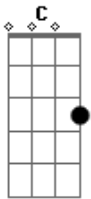

Jonas Brothers - Give Love a Try

Tom: C
Intro: / Verso:

You, like driving on a Sunday
You, like taking off on Monday
You, you're like a dream, dream come true
I, was just a face you never noticed
And I, I'm just trying to be honest with myself
With you, with the world

Refrão:

D2
You might think
that I'm a fool
for falling over you
So tell me what can I
do to prove to you
That its not so hard to do

Give love a try one more time
Cause you know that I'm on your side
Give love a try, one more time

How, did it play out like a movie?
Now, every time you speaks it moves me
And I can't get your smile off my mind
And your eyes, when I saw them for the first time
Knew that I, was gonna love you for a long time
With a love, so real, so right

Refrão:
D2
You might think
that I'm a fool
for falling over you
So tell me what can I
do to prove to you
That its not so hard to do
Give love a try one more time
Cause you know that I'm on your side
Give love a try, one more time

Acordes

© ukulele-chords.com