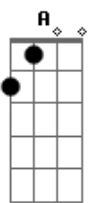

Bm G
Lookin' at the letter you that you left
[The letter that you left, will I ever get you back]
Bm G
Wondering if I'll ever get you back
[ooh aahh, ooh ahh]
Bm G
Dreaming about when I'll see you next
[When will I see you next, will I ever get you back]
Bm G
Knowing that I never will forget
[I won't forget, I won't forget]
A G
That I was being such a fool
A G
And I still don't deserve you

(CHORUS)

D
I don't wanna fall asleep
A
Cause I don't know if I'll get up
Bm A
And I don't wanna cause a scene

G
But I'm dyin' without your love
D
I'm beggin' to hear your voice
A
Tell me you love me too
Bm A
Cause I'd rather just be alone
G
If I know that I can't have you
Bm G
So tell me what we're fighting for
D
Cause you know that truth means so much more
A Bm
Cause you would if you could, don't lie
G D
Cause I'd give everything that I've got left
A Bm
To show you I mean what I have said
A
I know I was such a fool
G
But I can't live without you

(CHORUS with Piano)

Don't wanna fall asleep
Don't know if I'll get up
I don't wanna cause a scene
But I'm dyin' without your love
D
I'm beggin' to hear your voice
A
Tell me you love me too
Bm A
Cause I'd rather just be alone
G
If I know that I can't have you
Yeah!

(CHORUS)

D
I don't wanna fall asleep
A
Cause I don't know if I'll get up
Bm A
And I don't wanna cause a scene
G
But I'm dyin' without your love
D
I'm beggin' to hear your voice
A
Tell me you love me too
Bm A
Cause I'd rather just be alone
G D
If I know that I can't have you

Acordes

© ukulele-chords.com