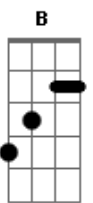

© ukulele-chords.com