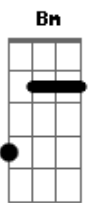

© ukulele-chords.com