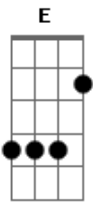

© ukulele-chords.com