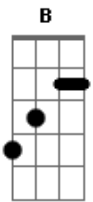

© ukulele-chords.com