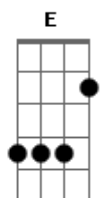

© ukulele-chords.com