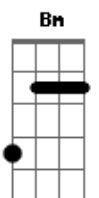

© ukulele-chords.com