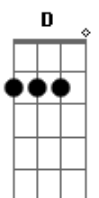

© ukulele-chords.com