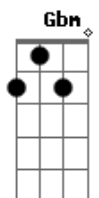

© ukulele-chords.com