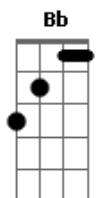

We took a Polaroid
You signed your name upon it
I put it in my wallet
Hoping I'd see your face again
We took a Polaroid
Captured the look in your eyes
It's only a matter of time
Before it starts fading
(Bm D Gbm A E)

Was it my imagination?
I could've sworn I saw someone like you
A thousand people at the station
And in a second, you slipped out of view
Then all of a sudden
(I loved and got lost in the moment)
All of a sudden
(She's gone in the blink of an eye)
I never was looking, hmm

I'll be looking for the rest of my life
We took a Polaroid
You signed your name upon it
I put it in my wallet
Hoping I'd see your face again
We took a Polaroid
Captured the look in your eyes
It's only a matter of time
Before it starts fading
We were dancing without moving
All my friends were leaving me behind
I didn't wanna catch a feeling
But there was something in that flashing light
Then all of a sudden
(I loved and got lost in the moment)
All of a sudden
(She's gone in the blink of an eye)
I never was looking, hmm
I'll be looking for the rest of my life
We took a Polaroid
You signed your name upon it
I put it in my wallet
Hoping I'd see your face again
We took a Polaroid
Captured the look in your eyes
It's only a matter of time
Before it starts fading
We took a Polaroid
You signed your name upon it
I put it in my wallet
Hoping I'd see your face again

Acordes

© ukulele-chords.com