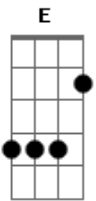

© ukulele-chords.com