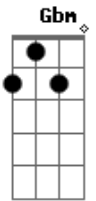

© ukulele-chords.com