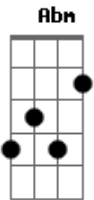

© ukulele-chords.com