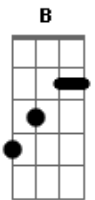

Jon McLaughlin - Maybe It's Over

Tom: B

Intro: E B Gb Abm E B Gb Abm E E B Gb E B Gb singing maybe it's over

Verso 1:

E B Gb Abm
All of the signs point
E B Gb Abm
all of the voices inside your head
E B Gb
are speaking the phrases coined
Abm E B Gb
by those who say things I've never said

Verso 2:

E B Gb Abm
all of the cars drive
E B Gb
on the other side
Abm E B
and we're the only ones
Gb Abm E B Gb
burning in their headlights

E B Gb
singing maybe it's over
Abm
but I don't feel it
E B
if we wanted forever
Gb Abm
baby, we gotta steal it
E Abm
I'll hold the last straw
B Gb
with my back against the wall
E B Gb
singing maybe it's over
E
but I don't feel it at all

(E B Gb Abm E B Gb)

Verso 3:

E B Gb Abm
every night we lay awake
E B Gb Abm
love never asks for the time that she takes
E B Gb
I can feel you slipping away
Abm E B Gb Abm
falling through the holes and cracks from our mistakes

E B Gb
singing maybe it's over
Abm
but I don't feel it
E B
if we wanted forever
Gb Abm
baby, we gotta steal it
E Abm
I'll hold the last straw
B Gb
with my back against the wall
E B Gb Abm
singing maybe it's over
E B Gb
maybe it's over
E
but I don't feel it at all
E B Gb Abm E B Gb
at all

Ponte:

B
this love won't stop
E B
I'm looking out for one more shot
E Abm
don't tell me everything I've got
B Gb
is not enough (Repeat bridge)

(E B Gb Abm) (2x)
(E B Gb)

E B Gb
singing maybe it's over
Abm
but I don't feel it
E B
if we wanted forever
Gb Abm
baby, we gotta steal it
E Abm
I'll hold the last straw
B Gb
with my back against the wall

Acordes

© ukulele-chords.com