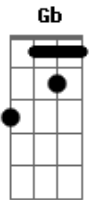

© ukulele-chords.com