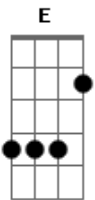

© ukulele-chords.com