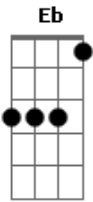

© ukulele-chords.com