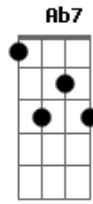

Jon McLaughlin - Anthem for American Teenagers

Tom: Eb
Intro: Ab F F Fm

(repeat chorus)

Pieces that are showing ^{Ab} lead to the unknowing
 Pieces of our lives taking up our time ^{Fm}
 Was it always how it is? Did history insist ^{Ab}
 that everything we'd need would be everything we see? ^{Fm}

FINAL: ^{Ab} % ^{F F Fm} => 2X
^{Ab} % ^{Cm} %
^{Ab} % ^{Eb7} %
^{Cm} % ^{Ab Abm6 D#}

Acordes

© ukulele-chords.com

© ukulele-chords.com

© ukulele-chords.com

© ukulele-chords.com

© ukulele-chords.com

© ukulele-chords.com