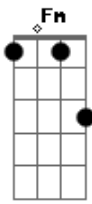

Jon McLaughlin - Anthem for American Teenagers

Tom: Eb
Intro: Ab F F Fm

(repeat chorus)

Pieces that are showing ^{Ab} lead to the unknowing
 Pieces of our lives taking up our time ^{Fm}
 Was it always how it is? Did history insist ^{Ab}
 that everything we'd need would be everything we see? ^{Fm}

FINAL: ^{Ab} % ^{F F Fm} => 2X
^{Ab} % ^{Cm} %
^{Ab} % ^{Eb7} %
^{Cm} % ^{Ab Abm6 D#}

Acordes

© ukulele-chords.com

© ukulele-chords.com

© ukulele-chords.com

© ukulele-chords.com

© ukulele-chords.com

© ukulele-chords.com