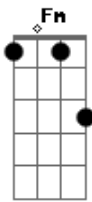

Jon McLaughlin - Anthem for American Teenagers

Tom: Eb
Intro: Ab F F Fm

(repeat chorus)

Pieces that are showing ^{Ab} lead to the unknowing
 Pieces of our lives taking up our time ^{Fm}
 Was it always how it is? Did history insist ^{Ab}
 that everything we'd need would be everything we see? ^{Fm}

FINAL: Ab % F F Fm => 2X
 Ab % Cm %
 Ab % Eb7 %
 Cm % Ab Abm6 D#

Acordes

© ukulele-chords.com

© ukulele-chords.com

© ukulele-chords.com

© ukulele-chords.com

© ukulele-chords.com

© ukulele-chords.com