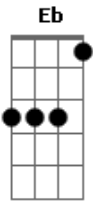

© ukulele-chords.com