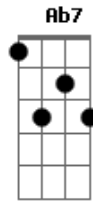

Jon McLaughlin - Anthem for American Teenagers

Tom: Eb
Intro: Ab F F Fm

(repeat chorus)

Pieces that are showing ^{Ab} lead to the unknowing
 Pieces of our lives taking up our time ^{Fm}
 Was it always how it is? Did history insist ^{Ab}
 that everything we'd need would be everything we see? ^{Fm}

FINAL: Ab % F F Fm => 2X
 Ab % Cm %
 Ab % Eb7 %
 Cm % Ab Abm6 D#

Acordes

© ukulele-chords.com

© ukulele-chords.com

© ukulele-chords.com

© ukulele-chords.com

© ukulele-chords.com

© ukulele-chords.com