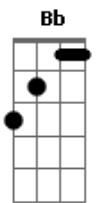

© ukulele-chords.com