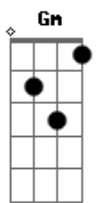

C
Takes a little bit of getting used to

F
The old man with the whiskey stains
lost the night and forgot his name

Bb
His poor wife was sleeping alone again

C Bb
It ain't hard to understand

C Bb
why she's holdin' on to her own hand

C
A big red bus is packed so tight

Bb
disappears in a trail of light

C
Somewhere, someone's dreamlin'

Bb
Baby it's alright

F
It's Midnight in Chelsea
(Sha la la la, Sha la la)

Bb
Midnight in Chelsea
(Sha la la la, Sha la la)

Gm
I'm the man I don't wanna be

C
When Chelsea girls sing

Bb F
Sha la la la, Sha la la la,

Bb F
Sha la la la, Sha la la la

C
Oh, oh

Bb F
Sha la la la, Sha la la la,

Bb F
Sha la la la, Sha la la la

C
Oh, oh

F
the man I don't wanna be

Bb Gm C F
Midnight in Chelsea...

Acordes

© ukulele-chords.com

© ukulele-chords.com

© ukulele-chords.com

© ukulele-chords.com

© ukulele-chords.com