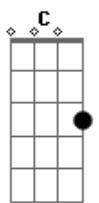

C
Takes a little bit of getting used to

F
The old man with the whiskey stains
lost the night and forgot his name

Bb
His poor wife was sleeping alone again

C Bb
It ain't hard to understand

C Bb
why she's holdin' on to her own hand

Gm
I'm the man I don't wanna be

C
When Chelsea girls sing

Bb F
Sha la la la, Sha la la la,

Bb F
Sha la la la, Sha la la la

C
Oh, oh

Bb F
Sha la la la, Sha la la la,

Bb F
Sha la la la, Sha la la la

C
Oh, oh

F
the man I don't wanna be

Bb Gm C F
Midnight in Chelsea...

Acordes

© ukulele-chords.com

© ukulele-chords.com

© ukulele-chords.com

© ukulele-chords.com

© ukulele-chords.com