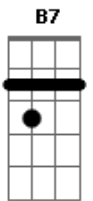

© ukulele-chords.com