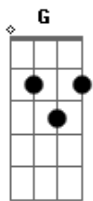

Jon And Roy - Runner

tom:
G
You're falling down like heavy stone
Em D G C
Through the muddy waters that you know
Em D
Dropped in another day
G C
Never saying what you ought to say
Em D G
Oh, and now your lies are coming
G C
Anyway, let 'em know
Em D
Let them how you don't want to love 'em
G C
Anyway, let 'em know
Em D G C
Let them how you don't want to love 'em
Em D G C
You're dragging on like wintertime
Em D G
Rolling through the rubble on your mind
Em D
Back in your knowing place
G C Em
With a weapon you don't want to waste, but hey
D G

Now you're on the ground and running
G C
Anyway, let 'em know
Em D
Let them how you don't want to love 'em
G C
Anyway, let 'em know
Em D G
Let them how you don't want to love 'em
B7 D G C G D
Oh, no, you're not whole when you're so unaligned
B7 D G C
Can't you see we all know you got free?
G D G
So can you tell it honestly?
(G C Em D)
(G C Em D)
G C
Anyway, let 'em know
Em D
Let them how you don't want to love 'em
G C
Anyway, let 'em know
Em D G
Let them how you don't want to love 'em

Acordes

© ukulele-chords.com