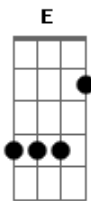

Jome - Cinnamon

tom:

Intro: **Abm** **Ebm** **E**
Abm **Ebm** **E**

[Primeira Parte]

Abm **Ebm** **E**
Evergreens in a dream of an island town
Abm **Ebm** **E**
Draw a line in the sand and we'll smooth it down
Dbm **Abm** **B**
At least I will get in the middle, call my phone anytime
Abm **Ebm** **E**
And we'll try, to guess right
[Refrão]

E
Waking when the white sunlight's out
Abm
Waiting through the days and nights out
B
It's a slow cinnamon summer
Dbm
Your spell's pulling me under
E
Going in a wooded hollow
Abm
Showing me the moves to follow
B
It's a slow cinnamon summer
Dbm **E**
Your spell's pulling me under

[Segunda Parte]

Abm **Ebm** **E**
It's a hand on the ground that's around for an hour of hope
Abm **Ebm** **E**
It disappears as the sea takes it in and swallows it whole
Dbm **Abm**
And just as it leaves, just as it's sinking
B
The morning will save our souls
Abm **Ebm** **E**
From too cold, to keep low

[Refrão]

E
Waking when the white sunlight's out
Abm
Waiting through the days and nights out
B
It's a slow cinnamon summer
Dbm
Your spell's pulling me under
E
Going in a wooded hollow
Abm
Showing me the moves to follow
B
It's a slow cinnamon summer
Dbm
Your spell's pulling me under

(**Abm** **Ebm** **B** **Dbm**)
(**Abm** **Ebm** **B** **Dbm**)
(**Abm** **Ebm** **B** **Dbm**)
(**Abm** **Ebm** **E**)

[Refrão]

E
Waking when the white sunlight's out
Abm
Waiting through the days and nights out
B
It's a slow cinnamon summer
Dbm
Your spell's pulling me under
E
Waking when the white sunlight's out
Abm
Waiting through the days and nights out
B
It's a slow cinnamon summer
Dbm
Your spell's pulling me under
E
Waking when the white sunlight's out
Abm
Waiting through the days and nights out
B
It's a slow cinnamon summer
Dbm
Your spell's pulling me under
E
Going in a wooded hollow
Abm
Showing me the moves to follow
B
It's a slow cinnamon summer
Dbm **E**
Your spell's pulling me under

Acordes

© ukulele-chords.com

© ukulele-chords.com

© ukulele-chords.com

© ukulele-chords.com