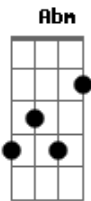

© ukulele-chords.com