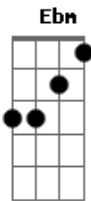

© ukulele-chords.com