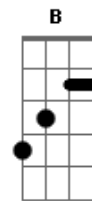

© ukulele-chords.com