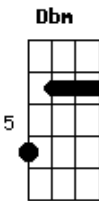

© ukulele-chords.com

© ukulele-chords.com