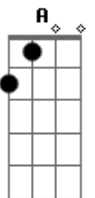

^{D A}
 Planes waiting up for me right at gate twenty-three

^{Bm G}
 There's a doorway to my dreams

^{D A}
 I could go or I could stay

^{Bm G D Bm G A}
 Should I change my life or miss my flight?

^{Bm G D A}
 My alarm clock in the morning said you got to go now
^{Bm G D A}
 The breakfast you were calling and my heart just broke down

^{Bm G}
 Fly away, MmmMmm

^{Bm G}
 Got to fly away

^{Bm G}
 I got to fly away

Acordes

© ukulele-chords.com

© ukulele-chords.com

© ukulele-chords.com

© ukulele-chords.com