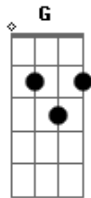

© ukulele-chords.com