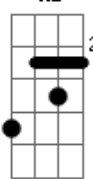

Jojo - Coming For You

Tom: Db

The High Road
2006
Submitted by:

Tuning: Standard EADGBE

Piano Tab

Key: Ab

Chords used:
Db - x46664
Ab - 466544
Eb - 365xxx
C7 - 032310

Intro: Db Fm Ab

Verse 1:

Ab Eb
I had a change of heart Don't know where to start
Fm Eb
What I'm about to say May surprise you
Ab Eb
But now I see it clear Life ain't always fair
Fm Eb
oh...oh What can you do

Piano:
Ab Eb Fm Eb

(Repeat Refrain And Chorus)

Bridge: No Piano

E Gb Ab
Now that you know the truth Just wanna be with you
E
Can't go back, this is real Cause what we share
Gb Db
It's undeniable Don't want to hide no more
E Gb
Here I am and I'm coming for you...woah

Interlude: Piano

Db Fm Ab
Eb

(Repeat Chorus till fade)

Guitar Part while Ending: Repeat Many Times

Acordes

Db

© ukulele-chords.com

Ab