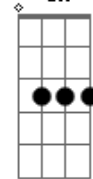

© ukulele-chords.com

Cm