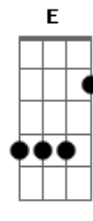

© ukulele-chords.com