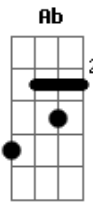

Jojo - Coming For You

Tom: Db

The High Road
2006
Submitted by:

Tuning: Standard EADGBE

Piano Tab

Key: Ab

Chords used:
Db - x46664
Ab - 466544
Eb - 365xxx
C7 - 032310

Intro: Db Fm Ab

Verse 1:
Ab Eb
I had a change of heart Don't know where to start
Fm Eb
What I'm about to say May surprise you
Ab Eb
But now I see it clear Life ain't always fair
Fm Eb
oh...oh What can you do

Piano:
Ab Eb Fm Eb

(Repeat Refrain And Chorus)

Bridge: No Piano
E Gb Ab
Now that you know the truth Just wanna be with you
E

Can't go back, this is real Cause what we share
Gb Db
It's undeniable Don't want to hide no more
E Gb
Here I am and I'm coming for you...woah

Interlude: Piano
Db Fm Ab
Eb

(Repeat Chorus till fade)

Guitar Part while Ending: Repeat Many Times

Acordes

© ukulele-chords.com

© ukulele-chords.com

© ukulele-chords.com

© ukulele-chords.com