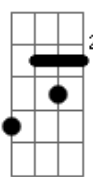

Jojo - Coming For You

Tom: Db

The High Road
2006
Submitted by:

Tuning: Standard EADGBE

Piano Tab

Key: Ab

Chords used:
Db - x46664
Ab - 466544
Eb - 365xxx
C7 - 032310

Intro: Db Fm Ab

(Repeat Refrain And Chorus)

Bridge: No Piano

E Gb Ab
Now that you know the truth Just wanna be with you
E

Can't go back, this is real Cause what we share

Gb Db
It's undeniable Don't want to hide no more

E Gb
Here I am and I'm coming for you...woah

Interlude: Piano

Db Fm Ab
Eb

(Repeat Chorus till fade)

Guitar Part while Ending: Repeat Many Times

Acordes

Db

© ukulele-chords.com

Ab