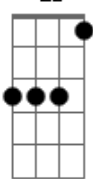

© ukulele-chords.com

Eb