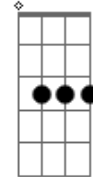

© ukulele-chords.com

Cm