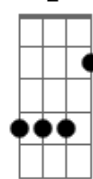

© ukulele-chords.com

E