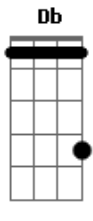

Jojo - Coming For You

Tom: Db

The High Road
2006
Submitted by:

Tuning: Standard EADGBE

Piano Tab

Key: Ab

Chords used:
Db - x46664
Ab - 466544
Eb - 365xxx
C7 - 032310

Intro: Db Fm Ab

Verse 1:
Ab Eb
I had a change of heart Don't know where to start
Fm Eb
What I'm about to say May surprise you
Ab Eb
But now I see it clear Life ain't always fair
Fm Eb
oh...oh What can you do

Piano:
Ab Eb Fm Eb

Refrain:
C7 Fm
When you don't want to hurt him Cause you don't deserve him
Gb
And there's no other way yea yeah yeah yea

Piano:
C7 Fm Gb

Chorus:
Db Fm
I'm breaking down I just can't take it anymore

Ab Cm
Oh No, I won't let you go You know I'm coming for you
Db Fm
No matter what its gonna take I gotta make this move
Ab Cm
You're the one, that I choose You know I'm coming for you
Db Fm
And I just can't go another day Without you
Ab Cm
next to me oh...oh yeah

Piano: (x3)
Db Fm Ab
Cm

Verse 2: Piano part is the same for verse 1
Eb Ab Eb
Don't know what to say Guess I'll take the blame
Fm Eb
Eventually it is bound to happen
Ab Eb
I know you played your part I ain't tryin to make it hard
Fm Eb
But it's the right thing to do

(Repeat Refrain And Chorus)

Bridge: No Piano
E Gb Ab
Now that you know the truth Just wanna be with you
E

Can't go back, this is real Cause what we share
Gb Db
It's undeniable Don't want to hide no more
E Gb
Here I am and I'm coming for you...woah

Interlude: Piano
Db Fm Ab
Eb

(Repeat Chorus till fade)

Guitar Part while Ending: Repeat Many Times

Acordes

© ukulele-chords.com