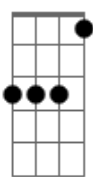

© ukulele-chords.com

Eb