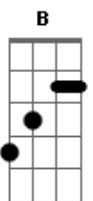

Joji - Window

tom:

Intro: **B7M** **B**

B7M **Dbm7** **E7M**
 I see nothing out the window, window
B7M **Dbm7** **E7M**
 Nothing out the window
B7M **Dbm7** **E7M**
 Watching all the leaves grow, leaves grow
B7M **Dbm7** **E7M**
 Feels better in my dreams though, dreams though

B7M **Dbm7** **E7M**
 And the sun will shine... no more
B7M **Dbm7** **E7M**
 The sun will shine... no more
B7M **Dbm7** **E7M**
 I've been holding on... too long
B7M **Dbm7** **E7M**
 Holding on... too

B7M **Dbm7** **E7M**
 We don't wanna drive slow, drive slow
B7M **Dbm7** **E7M**
 Speed up with our eyes closed, eyes closed

B7M **Dbm7**
 Eyes closed
B7M **E7M**
 Eyes closed
B7M
 Head down
Dbm7
 Eyes closed
E7M
 Ice cold
 Melt down

(**B7M** **Dbm7** **E7M**)
 (**B7M** **Dbm7** **E7M**)
 (**B7M** **Dbm7** **E7M**)
 (**B7M** **Dbm7** **E7M**)

Acordes

© ukulele-chords.com

© ukulele-chords.com

© ukulele-chords.com

© ukulele-chords.com