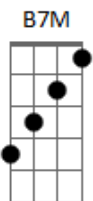

Joji - Window

tom:

Intro: **B7M** **B**

B7M **Dbm7** **E7M**
I see nothing out the window, window
B7M **Dbm7** **E7M**
Nothing out the window
B7M **Dbm7** **E7M**
Watching all the leaves grow, leaves grow
B7M **Dbm7** **E7M**
Feels better in my dreams though, dreams though

B7M **Dbm7** **E7M**
And the sun will shine... no more
B7M **Dbm7** **E7M**
The sun will shine... no more
B7M **Dbm7** **E7M**
I've been holding on... too long
B7M **Dbm7** **E7M**
Holding on... too

B7M **Dbm7** **E7M**
I know when the wind blows, wind blows
B7M **Dbm7** **E7M**
Feels better in my dreams though, dreams though,

B7M **Dbm7** **E7M**
I just wanna sleep... forever
B7M **Dbm7** **E7M**

Please just let me leave... forever

B7M **Dbm7** **E7M**
I don't need an antidote, antidote
B7M **Dbm7** **E7M**
I don't need an antidote, antidote
B7M **Dbm7** **E7M**
I don't need need an antidote, forever
B7M **Dbm7** **E7M**
(Forever)

B7M **Dbm7** **E7M**
We don't wanna drive slow, drive slow
B7M **Dbm7** **E7M**
Speed up with our eyes closed, eyes closed

B7M **Dbm7**
Eyes closed
B7M **E7M**
Eyes closed
B7M
Head down
Dbm7
Eyes closed
E7M
Ice cold
Melt down

(**B7M** **Dbm7** **E7M**)
(**B7M** **Dbm7** **E7M**)
(**B7M** **Dbm7** **E7M**)
(**B7M** **Dbm7** **E7M**)

Acordes

© ukulele-chords.com