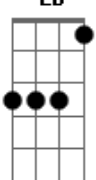

© ukulele-chords.com

Eb