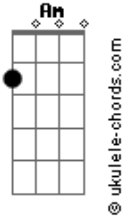

C
I love, I love, I love, no matter
Dm
How

F7M
How much they take

(How much they take)

C Dm
Something tells me we were chosen so
F7M
We keep on trying

(Keep on trying)

[Refrão]

C
She said I'm dumb, surrounded by
Dm
Strangers

F7M
When I hear your voice, I'm in too Deep
C Dm
Feeling undone, I can't be the only One

Acordes

F7M
I wanna be forever young

[Ponte]

I can mak? you feel it closer, baby

One more tim? (Yeah)

(G Am G G)

[Segunda Parte]