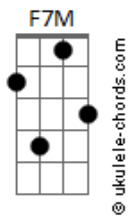

Joji - Blahblahblah Demo

tom:

Intro: C Dm F7M F7M

[Primeira Parte]

C Dm
I can make you feel it closer, baby
F7M
One more time

(One more time)

C Dm
I can really feel you closing in, I
F7M
Stayed outside

(Stayed outside)

C
I love, I love, I love, no matter
Dm
How

F7M
How much they take

(How much they take)

C Dm
Something tells me we were chosen so
F7M
We keep on trying

(Keep on trying)

[Refrão]

C
She said I'm dumb, surrounded by
Dm
Strangers

F7M
When I hear your voice, I'm in too Deep
C Dm
Feeling undone, I can't be the only One

Acordes

F7M
I wanna be forever young

[Ponte]

I can mak? you feel it closer, baby

One more tim? (Yeah)

(G Am G G)

[Segunda Parte]