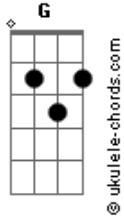

Joji - Blahblahblah Demo

tom:

Intro: C Dm F7M F7M

[Primeira Parte]

C Dm
I can make you feel it closer, baby
F7M
One more time

(One more time)

C Dm
I can really feel you closing in, I
F7M
Stayed outside

(Stayed outside)

C
I love, I love, I love, no matter
Dm
How

F7M
How much they take

(How much they take)

C Dm
Something tells me we were chosen so
F7M
We keep on trying

(Keep on trying)

[Refrão]

C
She said I'm dumb, surrounded by
Dm
Strangers

F7M
When I hear your voice, I'm in too Deep
C Dm
Feeling undone, I can't be the only One

Acordes

F7M
I wanna be forever young

[Ponte]

I can mak? you feel it closer, baby

One more tim? (Yeah)

(G Am G G)

[Segunda Parte]