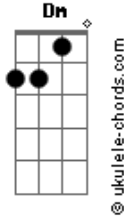

Joji - Blahblahblah Demo

tom:

Intro: C Dm F7M F7M

[Primeira Parte]

C Dm
I can make you feel it closer, baby
F7M
One more time

(One more time)

C Dm
I can really feel you closing in, I
F7M
Stayed outside

(Stayed outside)

C
I love, I love, I love, no matter
Dm
How

F7M
How much they take

(How much they take)

C Dm
Something tells me we were chosen so
F7M
We keep on trying

(Keep on trying)

[Refrão]

C
She said I'm dumb, surrounded by
Dm
Strangers

F7M
When I hear your voice, I'm in too Deep
C Dm
Feeling undone, I can't be the only One

Acordes

F7M
I wanna be forever young

[Ponte]

I can mak? you feel it closer, baby

One more tim? (Yeah)

(G Am G G)

[Segunda Parte]