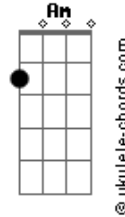

C
I love, I love, I love, no matter
Dm
How

F7M
How much they take

(How much they take)

C Dm
Something tells me we were chosen so
F7M
We keep on trying

(Keep on trying)

[Refrão]

C
She said I'm dumb, surrounded by
Dm
Strangers

F7M
When I hear your voice, I'm in too Deep
C Dm
Feeling undone, I can't be the only One

Acordes

F7M
I wanna be forever young

[Ponte]

I can mak? you feel it closer, baby

One more tim? (Yeah)

(G Am G G)

[Segunda Parte]