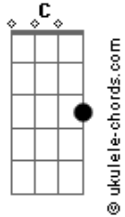

# Joji - Blahblahblah Demo

tom:

Intro: C Dm F7M F7M

[Primeira Parte]

C Dm  
I can make you feel it closer, baby  
F7M  
One more time

(One more time)

C Dm  
I can really feel you closing in, I  
F7M  
Stayed outside

(Stayed outside)

C  
I love, I love, I love, no matter  
Dm  
How

F7M  
How much they take

(How much they take)

C Dm  
Something tells me we were chosen so  
F7M  
We keep on trying

(Keep on trying)

[Refrão]

C  
She said I'm dumb, surrounded by  
Dm  
Strangers

F7M  
When I hear your voice, I'm in too Deep  
C Dm  
Feeling undone, I can't be the only One

## Acordes

F7M  
I wanna be forever young

[Ponte]

I can mak? you feel it closer, baby

One more tim? (Yeah)

( G Am G G )

[Segunda Parte]

G Am  
Cigarettes, cigarettes, swingin' In the west  
G  
I've got nothin' in my vest (In my Vest)