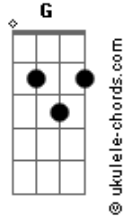

# Joji - Blahblahblah Demo

tom:

Intro: C Dm F7M F7M

[Primeira Parte]

C Dm  
I can make you feel it closer, baby  
F7M  
One more time

(One more time)

C Dm  
I can really feel you closing in, I  
F7M  
Stayed outside

(Stayed outside)

C  
I love, I love, I love, no matter  
Dm  
How

F7M  
How much they take

(How much they take)

C Dm  
Something tells me we were chosen so  
F7M  
We keep on trying

(Keep on trying)

[Refrão]

C  
She said I'm dumb, surrounded by  
Dm  
Strangers

F7M  
When I hear your voice, I'm in too Deep  
C Dm  
Feeling undone, I can't be the only One

## Acordes

F7M  
I wanna be forever young

[Ponte]

I can mak? you feel it closer, baby

One more tim? (Yeah)

( G Am G G )

[Segunda Parte]

G Am  
Cigarettes, cigarettes, swingin' In the west  
G  
I've got nothin' in my vest (In my Vest)