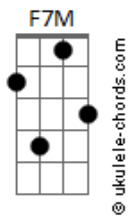

# Joji - Blahblahblah Demo

tom:

Intro: C Dm F7M F7M

[Primeira Parte]

C Dm  
I can make you feel it closer, baby  
F7M  
One more time

(One more time)

C Dm  
I can really feel you closing in, I  
F7M  
Stayed outside

(Stayed outside)

C  
I love, I love, I love, no matter  
Dm  
How

F7M  
How much they take

(How much they take)

C Dm  
Something tells me we were chosen so  
F7M  
We keep on trying

(Keep on trying)

[Refrão]

C  
She said I'm dumb, surrounded by  
Dm  
Strangers

F7M  
When I hear your voice, I'm in too Deep  
C Dm  
Feeling undone, I can't be the only One

## Acordes

F7M  
I wanna be forever young

[Ponte]

I can mak? you feel it closer, baby

One more tim? (Yeah)

( G Am G G )

[Segunda Parte]

G Am  
Cigarettes, cigarettes, swingin' In the west  
G  
I've got nothin' in my vest (In my Vest)