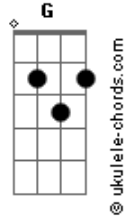

Joji - Blahblahblah Demo

tom:

Intro: C Dm F7M F7M

[Primeira Parte]

C Dm
I can make you feel it closer, baby
F7M
One more time

(One more time)

C Dm
I can really feel you closing in, I
F7M
Stayed outside

(Stayed outside)

C
I love, I love, I love, no matter
Dm
How

F7M
How much they take

(How much they take)

C Dm
Something tells me we were chosen so
F7M
We keep on trying

(Keep on trying)

[Refrão]

C
She said I'm dumb, surrounded by
Dm
Strangers

F7M
When I hear your voice, I'm in too Deep
C Dm
Feeling undone, I can't be the only One

Acordes

F7M
I wanna be forever young

[Ponte]

I can mak? you feel it closer, baby

One more tim? (Yeah)

(G Am G G)

[Segunda Parte]