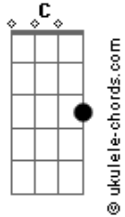

Joji - Blahblahblah Demo

tom:

Intro: C Dm F7M F7M

[Primeira Parte]

C Dm
I can make you feel it closer, baby
F7M
One more time

(One more time)

C Dm
I can really feel you closing in, I
F7M
Stayed outside

(Stayed outside)

C
I love, I love, I love, no matter
Dm
How

F7M
How much they take

(How much they take)

C Dm
Something tells me we were chosen so
F7M
We keep on trying

(Keep on trying)

[Refrão]

C
She said I'm dumb, surrounded by
Dm
Strangers

F7M
When I hear your voice, I'm in too Deep
C Dm
Feeling undone, I can't be the only One

Acordes

F7M
I wanna be forever young

[Ponte]

I can mak? you feel it closer, baby

One more tim? (Yeah)

(G Am G G)

[Segunda Parte]