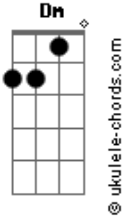

Joji - Blahblahblah Demo

tom:

Intro: C Dm F7M F7M

[Primeira Parte]

C Dm
I can make you feel it closer, baby
F7M
One more time

(One more time)

C Dm
I can really feel you closing in, I
F7M
Stayed outside

(Stayed outside)

C
I love, I love, I love, no matter
Dm
How

F7M
How much they take

(How much they take)

C Dm
Something tells me we were chosen so
F7M
We keep on trying

(Keep on trying)

[Refrão]

C
She said I'm dumb, surrounded by
Dm
Strangers

F7M
When I hear your voice, I'm in too Deep
C Dm
Feeling undone, I can't be the only One

Acordes

F7M
I wanna be forever young

[Ponte]

I can mak? you feel it closer, baby

One more tim? (Yeah)

(G Am G G)

[Segunda Parte]