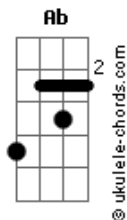

Johnny Tillotson - Poetry In Motion

tom:

Ab

Intro: Ab When I see my baby, Bbm What do I see, Cm Poetry, Db Poetry in motion

[Primeira Parte]

Ab Fm Bbm Eb
Poetry in motion, Walkin' by my side
Ab Fm Bbm Eb
Her lovely locomotion, Keeps my eyes open wide
Ab Fm Bbm Eb
Poetry in motion, See her gentle sway
Ab Fm Db Eb Ab
A wave out on the ocean, Could never move that way

[Middle Eight]

C Fm C Fm
I love every movement, There's nothing I would change
C Db Bbm Eb
She doesn't need improvement, She's much too nice to rearrange

[Segunda Parte]

Ab Fm Bbm Eb
Poetry in motion, Dancing close to me
Ab Fm Db Eb Ab
A flower of devotion, A-swaying gracefully

[Ponte]

Ab Fm Bbm
Oh, A whoa whoa whoa whoa whoa

Acordes

Eb Ab
A whoa whoa whoa whoa whoa
Fm Bbm Eb
A whoa whoa whoa whoa whoa, Whoa
[Terceira Parte]

Ab Fm Bbm Eb
Poetry in motion, See her gentle sway
Ab Fm Db Eb Ab
A wave out on the ocean, Could never move that way