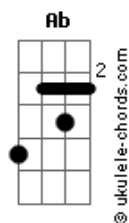

# Johnny Tillotson - Poetry In Motion

tom:

Ab

Intro: Ab When I see my baby, motion  
 Bbm What do I see,  
 Cm Poetry,  
 Db Poetry in

[Primeira Parte]

Ab Fm Bbm Eb  
 Poetry in motion, Walkin' by my side  
 Ab Fm Bbm Eb  
 Her lovely locomotion, Keeps my eyes open wide  
 Ab Fm Bbm Eb  
 Poetry in motion, See her gentle sway  
 Ab Fm Db Eb Ab  
 A wave out on the ocean, Could never move that way

[Middle Eight]

C Fm C Fm  
 I love every movement, There's nothing I would change  
 C Db Bbm Eb  
 She doesn't need improvement, She's much too nice to rearrange

[Segunda Parte]

Ab Fm Bbm Eb  
 Poetry in motion, Dancing close to me  
 Ab Fm Db Eb Ab  
 A flower of devotion, A-swaying gracefully

## Acordes

Eb Ab  
 A whoa whoa whoa whoa whoa  
 Fm Bbm Eb  
 A whoa whoa whoa whoa whoa, Whoa  
 [Terceira Parte]

Ab Fm Bbm Eb  
 Poetry in motion, See her gentle sway  
 Ab Fm Db Eb Ab  
 A wave out on the ocean, Could never move that way