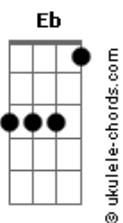

# Johnny Tillotson - Poetry In Motion

tom:

Ab

Intro: Ab When I see my baby, motion  
 Bbm What do I see,  
 Cm Poetry,  
 Db Poetry in

[Primeira Parte]

Ab Fm Bbm Eb  
 Poetry in motion, Walkin' by my side  
 Ab Fm Bbm Eb  
 Her lovely locomotion, Keeps my eyes open wide  
 Ab Fm Bbm Eb  
 Poetry in motion, See her gentle sway  
 Ab Fm Db Eb Ab  
 A wave out on the ocean, Could never move that way

[Middle Eight]

C Fm C Fm  
 I love every movement, There's nothing I would change  
 C Db Bbm Eb  
 She doesn't need improvement, She's much too nice to rearrange

[Segunda Parte]

Ab Fm Bbm Eb  
 Poetry in motion, Dancing close to me  
 Ab Fm Db Eb Ab  
 A flower of devotion, A-swaying gracefully

## Acordes

Eb Ab  
 A whoa whoa whoa whoa whoa  
 Fm Bbm Eb  
 A whoa whoa whoa whoa whoa, Whoa  
 [Terceira Parte]

Ab Fm Bbm Eb  
 Poetry in motion, See her gentle sway  
 Ab Fm Db Eb Ab  
 A wave out on the ocean, Could never move that way