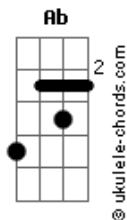

Johnny Tillotson - Poetry In Motion

tom:

Ab

Intro: Ab When I see my baby, motion
 Ab What do I see, Bbm Poetry, Cm Poetry in Db

[Primeira Parte]

Ab Fm Bbm Eb
 Poetry in motion, Walkin' by my side
 Ab Fm Bbm Eb
 Her lovely locomotion, Keeps my eyes open wide
 Ab Fm Bbm Eb
 Poetry in motion, See her gentle sway
 Ab Fm Db Eb Ab
 A wave out on the ocean, Could never move that way

[Middle Eight]

C Fm C Fm
 I love every movement, There's nothing I would change
 C Db Bbm Eb
 She doesn't need improvement, She's much too nice to rearrange

[Segunda Parte]

Ab Fm Bbm Eb
 Poetry in motion, Dancing close to me
 Ab Fm Db Eb Ab
 A flower of devotion, A-swaying gracefully

[Ponte]

Ab Fm Bbm
 Oh, A whoa whoa whoa whoa

Acordes

Ab Eb
 A whoa whoa whoa whoa whoa
 Fm Bbm Eb
 A whoa whoa whoa whoa whoa, Whoa
 [Terceira Parte]

Ab Fm Bbm Eb
 Poetry in motion, See her gentle sway
 Ab Fm Db Eb Ab
 A wave out on the ocean, Could never move that way