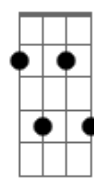

© ukulele-chords.com

Gbm7