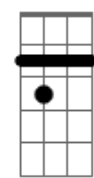

© ukulele-chords.com

B7