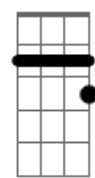

© ukulele-chords.com

D7