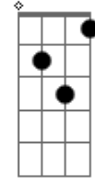

Johnny Stimson - Smile

tom:

Intro: D Bm7 Em7 A

D Bm7
When my head is full of questions
Em7 A
And the sky is full of rain
D Bm7 Em7 A
When I'm worrying about what I can't change
D Bm7
I take a look at my reflection
Em7 A
And try to make a funny face
D Bm7 Em7 A
And for a second all my sorrows melt away

© ukulele-chords.com

Em7

© ukulele-chords.com

A

© ukulele-chords.com

D7

© ukulele-chords.com

Gm