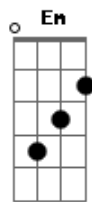

Johnny Rivers - You've lost that lovin' feeling

Tom: G
Intro: .: C

C D
You never close your eyes anymore when i kiss your lips

C D
There's no tenderness like before in your fingertips

Em Gbm G A7
You're trying hard not to show me Baby, but baby , baby i know it

D Em C G Am D D G
You've lost that lovin' feeling Now it's gone, gone, gone, oh

(D G A7 G D)
baby, baby i get down on my knees for you if you would only love me like you used to do

G A7 G A7 G D
We had a love, a love , love you don't find every day

D G A7 G A7 D
So don't, don't, don't , don't take away I need your love...

D Em
Bring back that lovin' feeling

A7 D D Em
Oh, that lovely feeling

D Em
Bring back that lovin' feeling

C G Am C G Am
Now it's gone, gone, gone and i can't go on

Baby, baby...
D
Oh oh oh

Acordes

© ukulele-chords.com

© ukulele-chords.com

© ukulele-chords.com

© ukulele-chords.com

© ukulele-chords.com

© ukulele-chords.com