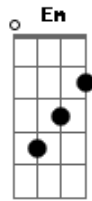

Johnny Rivers - You've lost that lovin' feeling

Tom: G
Intro: .: C

C D
You never close your eyes anymore when i kiss your lips
C D
There's no tenderness like before in your fingertips
Em Gbm G A7
You're trying hard not to show me Baby, but baby , baby i know it

D Em A7 D
You've lost that lovin' feeling Oh that lovin' feeling

D Em C G Am D D G
A7 G D
You've lost that lovin' feeling Now it's gone, gone, gone, oh

(D G A7 G D)
baby, baby i get down on my knees for you
if you would only love me like you used to do

G A7 G A7 G D
D G A7 G A7 D
We had a love, a love , love you don't find every day
So don't, don't, don't , don't take away
I need your love...

D Em
Bring back that lovin' feeling
D D Em
Oh, that lovely feeling

D Em
Bring back that lovin' feeling
C G Am C G Am
Now it's gone, gone, gone and i can't go on

Baby, baby...
D
Oh oh oh

Acordes

© ukulele-chords.com

© ukulele-chords.com

© ukulele-chords.com

© ukulele-chords.com