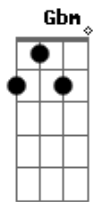

D G A7 G A7 D
So don't, don't, don't , don't take away I need your love...

D Em
Bring back that lovin' feeling

A7 D D Em
Oh, that lovely feeling

D Em
Bring back that lovin' feeling

C G Am C G Am
Now it's gone, gone, gone and i can't go on

Baby, baby...
D
Oh oh oh

Acordes

© ukulele-chords.com

© ukulele-chords.com

© ukulele-chords.com

© ukulele-chords.com

© ukulele-chords.com

© ukulele-chords.com