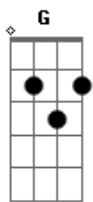

Johnny Rivers - You've lost that lovin' feeling

Tom: G
Intro: .: C

C D
You never close your eyes anymore when i kiss your lips

C D
There's no tenderness like before in your fingertips

Em Gbm G A7
You're trying hard not to show me Baby, but baby , baby i know it

D Em A7 D
You've lost that lovin' feeling Oh that lovin' feeling

D Em C G Am D
You've lost that lovin' feeling Now it's gone, gone, gone, oh

C D
There's no welcome look in your eyes When i reach out for you

C D
Girl you started to criticize every little thing i do

Em Gbm G A7
It makes me just feel like crying (baby) Cos' baby , there's something beautiful dying

D Em A7 D
You've lost that lovin' feeling Oh that lovin' feeling

D Em C G Am D D G
You've lost that lovin' feeling Now it's gone, gone, gone, oh

(D G A7 G D)
baby, baby i get down on my knees for you if you would only love me like you used to do

G A7 G A7 G D
We had a love, a love , love you don't find every day

D G A7 G A7 D
So don't, don't, don't , don't take away I need your love...

D Em
Bring back that lovin' feeling

A7 D D Em
Oh, that lovely feeling

D Em
Bring back that lovin' feeling

C G Am C G Am
Now it's gone, gone, gone and i can't go on

Baby, baby...
D
Oh oh oh

Acordes

© ukulele-chords.com