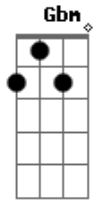

D Em A7 D
You've lost that lovin' feeling Oh that lovin' feeling

D Em C G Am D D G
A7 G D
You've lost that lovin' feeling Now it's gone, gone, gone, oh

(D G A7 G D)
baby, baby i get down on my knees for you
if you would only love me like you used to do

G A7 G A7 G D
D G A7 G A7 D
We had a love, a love , love you don't find every day
So don't, don't, don't , don't take away
I need your love...

D Em
Bring back that lovin' feeling
D D Em
Oh, that lovely feeling

D Em
Bring back that lovin' feeling
C G Am C G Am
Now it's gone, gone, gone and i can't go on

Baby, baby...
D
Oh oh oh

Acordes

© ukulele-chords.com

© ukulele-chords.com

© ukulele-chords.com

© ukulele-chords.com