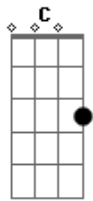

D Em A7 D
You've lost that lovin' feeling Oh that lovin' feeling
D Em C G Am D
You've lost that lovin' feeling Now it's gone, gone, gone, oh A7

C D
There's no welcome look in your eyes When i reach out for you
C D
Girl you started to criticize every little thing i do
Em Gbm G
It makes me just feel like crying (baby) Cos' baby ,
A7
there's something beautiful dying

D Em A7 D
You've lost that lovin' feeling Oh that lovin' feeling

D Em C G Am D D G
A7 G D
You've lost that lovin' feeling Now it's gone, gone, gone, oh

(D G A7 G D)
baby, baby i get down on my knees for you
if you would only love me like you used to do

G A7 G A7 G D
D G A7 G A7 D
We had a love, a love , love you don't find every day
So don't, don't, don't , don't take away
I need your love...

D Em
Bring back that lovin' feeling
D D Em
Oh, that lovely feeling

D Em
Bring back that lovin' feeling
C G Am C G Am
Now it's gone, gone, gone and i can't go on

Baby, baby...
D
Oh oh oh

Acordes

© ukulele-chords.com

© ukulele-chords.com

© ukulele-chords.com

© ukulele-chords.com