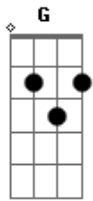

Johnny Rivers - You've lost that lovin' feeling

Tom: G
Intro: .: C

C D
You never close your eyes anymore when i kiss your lips
C D
There's no tenderness like before in your fingertips
Em Gbm G A7
You're trying hard not to show me Baby, but baby , baby i know it

D Em A7 D
You've lost that lovin' feeling Oh that lovin' feeling
D Em C G Am D
You've lost that lovin' feeling Now it's gone, gone, gone, oh A7

C D
There's no welcome look in your eyes When i reach out for you
C D
Girl you started to criticize every little thing i do
Em Gbm G
It makes me just feel like crying (baby) Cos' baby ,
A7
there's something beautiful dying

D Em A7 D
You've lost that lovin' feeling Oh that lovin' feeling

D Em C G Am D D G
A7 G D
You've lost that lovin' feeling Now it's gone, gone, gone, oh

(D G A7 G D)
baby, baby i get down on my knees for you
if you would only love me like you used to do

G A7 G A7 G D
D G A7 G A7 D
We had a love, a love , love you don't find every day
So don't, don't, don't , don't take away
I need your love...

D Em
Bring back that lovin' feeling
D D Em
Oh, that lovely feeling

D Em
Bring back that lovin' feeling
C G Am C G Am
Now it's gone, gone, gone and i can't go on

Baby, baby...
D
Oh oh oh

Acordes

© ukulele-chords.com