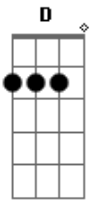

D Em A7 D
You've lost that lovin' feeling Oh that lovin' feeling

D Em C G Am D D G
A7 G D
You've lost that lovin' feeling Now it's gone, gone, gone, oh

(D G A7 G D)
baby, baby i get down on my knees for you
if you would only love me like you used to do

G A7 G A7 G D
D G A7 G A7 D
We had a love, a love , love you don't find every day
So don't, don't, don't , don't take away
I need your love...

D Em
Bring back that lovin' feeling
D D Em
Oh, that lovely feeling

D Em
Bring back that lovin' feeling
C G Am C G Am
Now it's gone, gone, gone and i can't go on

Baby, baby...
D
Oh oh oh

Acordes

© ukulele-chords.com

© ukulele-chords.com

© ukulele-chords.com

© ukulele-chords.com