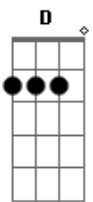

D Em C G Am D D G
You've lost that lovin' feeling Now it's gone, gone, gone, oh

(D G A7 G D)
baby, baby i get down on my knees for you if you would only love me like you used to do

G A7 G A7 G D
We had a love, a love , love you don't find every day

D G A7 G A7 D
So don't, don't, don't , don't take away I need your love...

D Em
Bring back that lovin' feeling

A7 D D Em
Oh, that lovely feeling

D Em
Bring back that lovin' feeling

C G Am C G Am
Now it's gone, gone, gone and i can't go on

Baby, baby...
D
Oh oh oh

Acordes

© ukulele-chords.com

© ukulele-chords.com

© ukulele-chords.com

© ukulele-chords.com

© ukulele-chords.com

© ukulele-chords.com