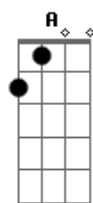

© ukulele-chords.com