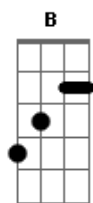

© ukulele-chords.com