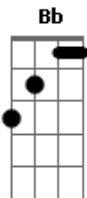

Johnny Rivers - The Track Of My Tears

Tom: F

F Bb / C F Bb / F

Bb C F Bb

People say I'm the life of the party cos I tell a joke or two

Bb C F Bb

Although I might be laughing loud and hearty deep inside I'm blue

If you look closer it's easy to trace, the tracks of my tears

Bb F Bb F Bb F Bb F Bb F

Outside, I'm masquerading, inside, my hope is fading

Bb F Bb F

Just a clown, since you put me down

Bb C

My smile is my make-up I wear since my break-up with you

F Bb C F Bb

Baby take a good look at my face, you'll see my smile looks out of place

F Bb C F

If you look closer it's easy to trace, the tracks of my tears

F Bb / F

Bb C F Bb

So take a good look at my face, you'll see my smile looks out of place

F Bb C F

If you look closer it's easy to trace, the tracks of my tears

F Bb / F

Acordes

© ukulele-chords.com

© ukulele-chords.com

© ukulele-chords.com