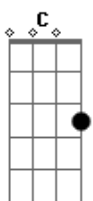

Johnny Rivers - The Track Of My Tears

Tom: F

F Bb / C F Bb / F

Bb C F Bb

People say I'm the life of the party cos I tell a joke or two

Bb C F Bb

Although I might be laughing loud and hearty deep inside I'm blue

If you look closer it's easy to trace, the tracks of my tears

Bb F Bb F Bb F Bb F Bb F

Outside, I'm masquerading, inside, my hope is fading

Bb F Bb F

Just a clown, since you put me down

Bb C

My smile is my make-up I wear since my break-up with you

F Bb C F Bb

Baby take a good look at my face, you'll see my smile looks out of place

Bb / C F Bb C F

If you look closer it's easy to trace, the tracks of my tears

F Bb / F

Bb C F Bb

So take a good look at my face, you'll see my smile looks out of place

F Bb C F

If you look closer it's easy to trace, the tracks of my tears

F Bb / F

Acordes

© ukulele-chords.com

© ukulele-chords.com

© ukulele-chords.com