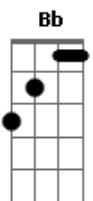

Johnny Rivers - The Track Of My Tears

Tom: F

F Bb / C F Bb / F

Bb C F Bb

People say I'm the life of the party cos I tell a joke or two

Bb C F Bb

Although I might be laughing loud and hearty deep inside I'm blue

If you look closer it's easy to trace, the tracks of my tears

Bb F Bb F Bb F Bb F Bb F

Outside, I'm masquerading, inside, my hope is fading

Bb F Bb F

Just a clown, since you put me down

Bb C

My smile is my make-up I wear since my break-up with you

F Bb C F Bb

Baby take a good look at my face, you'll see my smile looks out of place

Bb / C F Bb C F

If you look closer it's easy to trace, the tracks of my tears

F Bb / F

Bb C F Bb

So take a good look at my face, you'll see my smile looks out of place

F Bb C F

If you look closer it's easy to trace, the tracks of my tears

F Bb / F

Acordes

© ukulele-chords.com

© ukulele-chords.com

© ukulele-chords.com