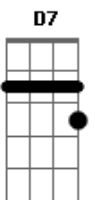

© ukulele-chords.com

[Chorus]

G Am7 Bm7 Am7
Slow dancing, swaying to the music
G Am7 Bm7 Am7
Slow dancing, just me and my girl
G Am7 Bm7 Am7
Slow dancing, swaying to the music
G Am7 Bm7 C D G
No one else in the whole wide world, just you, girl

[Bridge]

Em Bm7 C D D7
Hold me, oh, hold me, don't ever let me go

[Verse]

G D Em C
As we dance together in the dark
G C D
There's so much love in this heart of mine
G D Em C
You whisper to me hold me tight
G C D D7
You're the one I thought I'd never find

[Chorus]

G Am7 Bm7 Am7
Slow dancing, swaying to the music
G Am7 Bm7 Am7
Slow dancing, just me and my girl
G Am7 Bm7 Am7
Slow dancing, swaying to the music
G Am7 Bm7 C D G
No one else in the whole wide world, just you, girl