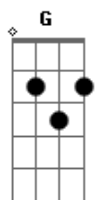

Johnny Rivers - Swaying To The Music Slow Dancing

tom:

Intro: G Am7 Bm7 C C

[Verse]

G D Em C
It's late at night and we're all alone
G C D
With just the music on the radio
G D Em C
No one's coming, no one's gonna telephone
G C D D7
Just me and you and the lights down low

[Chorus]

G Am7 Bm7 Am7
Slow dancing, swaying to the music
G Am7 Bm7 Am7
Slow dancing, just me and my girl
G Am7 Bm7 Am7
Slow dancing, swaying to the music
G Am7 Bm7 C D G
No one else in the whole wide world, just you, girl

[Verse]

G D Em C
And we just flow together when the lights are low
G C D D7
Shadows dancing all across the wall
G D Em C
The music's playing so soft and slow
G C D D7
The rest of the world so far away and small

Acordes

© ukulele-chords.com