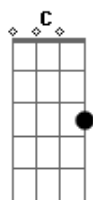

© ukulele-chords.com