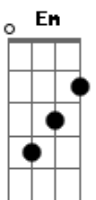

© ukulele-chords.com