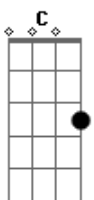

© ukulele-chords.com