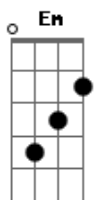

© ukulele-chords.com