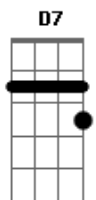

© ukulele-chords.com

[Chorus]

G Am7 Bm7 Am7
Slow dancing, swaying to the music
G Am7 Bm7 Am7
Slow dancing, just me and my girl
G Am7 Bm7 Am7
Slow dancing, swaying to the music
G Am7 Bm7 C D G
No one else in the whole wide world, just you, girl

[Bridge]

Em Bm7 C D D7
Hold me, oh, hold me, don't ever let me go

[Verse]

G D Em C
As we dance together in the dark
G C D
There's so much love in this heart of mine
G D Em C
You whisper to me hold me tight
G C D D7
You're the one I thought I'd never find

[Chorus]

G Am7 Bm7 Am7
Slow dancing, swaying to the music
G Am7 Bm7 Am7
Slow dancing, just me and my girl
G Am7 Bm7 Am7
Slow dancing, swaying to the music
G Am7 Bm7 C D G
No one else in the whole wide world, just you, girl