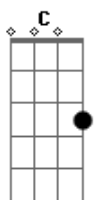

© ukulele-chords.com