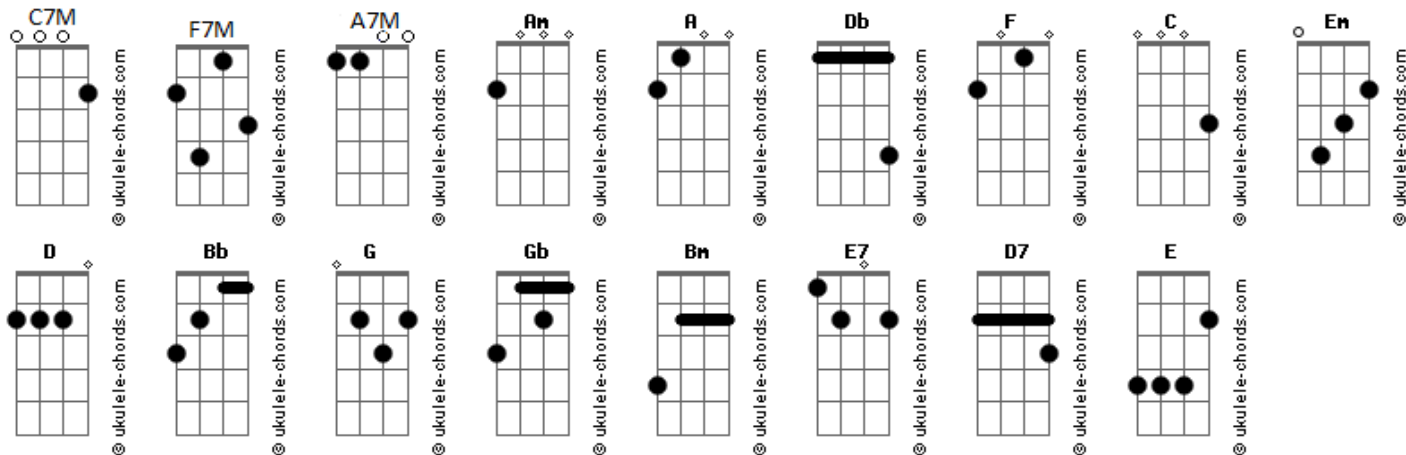

Johnny Rivers - Something Strange

tom:

Intro: A Db C7M Am
C7M F C

[Primeira Parte]

C C7M F F7M
Something strange is happening to me
C C7M F F7M
Something more than my two eyes can see
C Em Am F Em D Bb G (Riff)
And I know I can no longer live in false reality

[Segunda Parte]

C C7M F F7M
Lies get clearer every day
C C7M F F7M
Truth this time you're here to stay
C Em Am F Bb G Gb
And this feelin' deep in my soul will not pass away

Acordes

[Terceira Parte]

Gb Bm Gb
The question came to me
Gb Bm E7
Is there more than I could be?
E7 Am D7 G (Riff)
Then I opened up my eyes to what I am inside

[Quarta Parte]

C C7M F F7M
Life gets sweeter every day
C C7M F F7M
Love love love you're here to stay
C Em Am F Bb G
This feelin' down in my soul will not pass away

[Final]

Db C7M D E
G A7M A D
G A C D
G A C