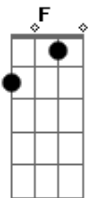

© ukulele-chords.com