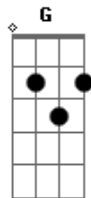

Johnny Rivers - Somebody to Love

tom:

Intro: C F G C F G
C Am C F G
C F G C

[Primeira Parte]

C F
Are you the girl of my dreams?
G C F G C
Are you for real?
C F
Sometimes I think I'll be alone forever
G C F G F
It's just the way I feel
F G
Such a big world, with so much room to hide
F
How will I recognize you
G
When you standing by my side?

[Refrão]

G C F
Won't you please, send me somebody
G C F G
Somebody to love
G C F

Acordes

© ukulele-chords.com

© ukulele-chords.com

© ukulele-chords.com

© ukulele-chords.com

Won't you please, send me somebody
G C F
Somebody to love