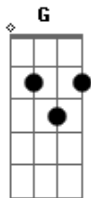

Johnny Rivers - Somebody to Love

tom:

Intro: C F G C F G
C Am C F G
C F G C

[Primeira Parte]

C F
Are you the girl of my dreams?
G C F G C
Are you for real?
C F
Sometimes I think I'll be alone forever
G C F G F
It's just the way I feel
F G
Such a big world, with so much room to hide
F
How will I recognize you
G
When you standing by my side?

[Refrão]

G C F
Won't you please, send me somebody
G C F G
Somebody to love
G C F

Acordes

© ukulele-chords.com

© ukulele-chords.com

© ukulele-chords.com

© ukulele-chords.com

Won't you please, send me somebody
G C F
Somebody to love