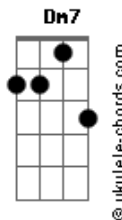

Johnny Rivers - So Far Away

tom:

Intro: C F C F C Dm7 G

[Primeira Parte]

C
So far away

Doesn't anybody stay in one place any more?

It would be so fine to see your face at my door

And it doesn't help to know you're just time away

Can't say much of anything that's new

If I could only work this life out my way

Ooh, I'd rather spend it being close to you

[Terceira Parte]

C
You're so far away

Doesn't anybody stay in one place any more?

Dm7 G C C7M

Acordes

It would be so fine to see your face at my door

It doesn't help to know you're so far away

Yeah, you're so far away (You're so far away)

[Quarta Parte]

Traveling around gets me down and lonely