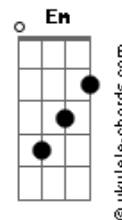

Johnny Rivers - So Far Away

tom:

Intro: C F C F C Dm7 G

[Primeira Parte]

C
So far away

Doesn't anybody stay in one place any more?

It would be so fine to see your face at my door

And it doesn't help to know you're just time away

Long ago I reached for you and there you stood

Holding you again could only do me good

How I wish I could you're so far away

(You're so far away)

[Segunda Parte]

One more song about moving along the highway

Can't say much of anything that's new

If I could only work this life out my way

Ooh, I'd rather spend it being close to you

[Terceira Parte]

C
You're so far away

Doesn't anybody stay in one place any more?

Dm7 G C C7M

Acordes

It would be so fine to see your face at my door

It doesn't help to know you're so far away

Yeah, you're so far away (You're so far away)

[Quarta Parte]

Traveling around gets me down and lonely