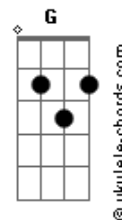

Johnny Rivers - So Far Away

tom:

Intro: C F C F C Dm7 G

[Primeira Parte]

C
So far away

Doesn't anybody stay in one place any more?

It would be so fine to see your face at my door

And it doesn't help to know you're just time away

Can't say much of anything that's new

If I could only work this life out my way

Ooh, I'd rather spend it being close to you

[Terceira Parte]

C
You're so far away

Doesn't anybody stay in one place any more?

Dm7 G C C7M

Acordes

It would be so fine to see your face at my door

It doesn't help to know you're so far away

Yeah, you're so far away (You're so far away)

[Quarta Parte]

Traveling around gets me down and lonely