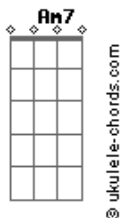

Dm7 G C C7M

Acordes

It would be so fine to see your face at my door

It doesn't help to know you're so far away

Yeah, you're so far away (You're so far away)

[Quarta Parte]

Traveling around gets me down and lonely