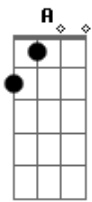

Refrão

Intro: dução - 3x

Em
Secret agent man.

Acordes

© ukulele-chords.com

© ukulele-chords.com

© ukulele-chords.com

© ukulele-chords.com