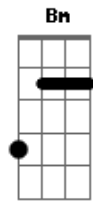

© ukulele-chords.com