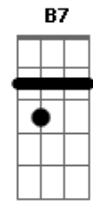

© ukulele-chords.com