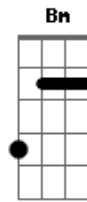

© ukulele-chords.com