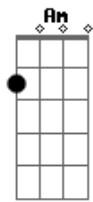

Refrão

Intro: dução - 3x

Em
Secret agent man.

Acordes

© ukulele-chords.com

© ukulele-chords.com

© ukulele-chords.com

© ukulele-chords.com