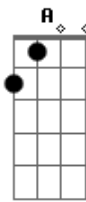

Refrão

Intro: dução - 3x

Em
Secret agent man.

Acordes

© ukulele-chords.com

© ukulele-chords.com

© ukulele-chords.com

© ukulele-chords.com