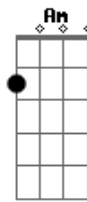

Refrão

Intro: dução - 3x

Em
Secret agent man.

Acordes

© ukulele-chords.com

© ukulele-chords.com

© ukulele-chords.com

© ukulele-chords.com