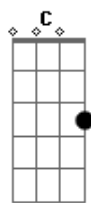

Johnny Rivers - Rotation

tom:

Intro: Gm Gm7 F C Bb C Gm
Gm Gm7 C Bb C Gm

[Primeira Parte]

Gm
Down goes the daily sun
Bb C Gm
Taking daylight with it when it's gone
Gm Bb
Longer shadows bend into the night
Bb C Gm
Wait for morning to regain the light

[Solo] Gm Gm7 C Bb C Gm
Gm Gm7 C Bb C Gm

[Terceira Parte]

Gm Bb
Round and round we go
Bb C Gm
Where we come from no one knows
Gm Bb
Time spins the karmic wheel
Bb C Gm
Endless secrets waiting to reveal

[Quarta Parte]

Gm Bb
Inside where no one hears
Bb C Gm
Silent hours take away the years

Acordes

© ukulele-chords.com

© ukulele-chords.com

© ukulele-chords.com

© ukulele-chords.com

© ukulele-chords.com

© ukulele-chords.com

© ukulele-chords.com

© ukulele-chords.com

© ukulele-chords.com

Gm Bb
Ticking seconds slowly fade away
Bb C Gm
Come tomorrow to be yesterday

[Refrão]

Em D C Bm Am Spinnin' spinnin round Em D C
Rotation
Em D C Bm Am Em
Rotation Power so profound
Em D
Turning without sound
C
I'm standing on the ground
Gm
Spellbound