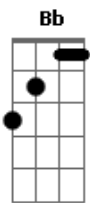

Johnny Rivers - Rotation

tom:

Intro: Gm Gm7 F C Bb C Gm
Gm Gm7 C Bb C Gm

[Primeira Parte]

Gm
Down goes the daily sun
Bb C Gm
Taking daylight with it when it's gone
Gm Bb
Longer shadows bend into the night
Bb C Gm
Wait for morning to regain the light

[Segunda Parte]

Gm Bb
Sunrise we do depend
C Gm
On the morning light as it ascends
Gm Bb
Brillance from the dusk is born
Bb C Gm
Into daylight that it now adorns

[Refrão]

Em D C Bm Am Spinnin' spinnin round Em D C
Rotation
Em D C Bm Am Em
Rotation Power so profound
Em D
Turning without sound
C
I'm standing on the ground
Gm
Spellbound

[Solo] Gm Gm7 C Bb C Gm
Gm Gm7 C Bb C Gm

[Terceira Parte]

Gm Bb
Round and round we go
Bb C Gm
Where we come from no one knows
Gm Bb
Time spins the karmic wheel
Bb C Gm
Endless secrets waiting to reveal

[Quarta Parte]

Gm Bb
Inside where no one hears
Bb C Gm
Silent hours take away the years

Acordes

© ukulele-chords.com

© ukulele-chords.com

© ukulele-chords.com

© ukulele-chords.com

© ukulele-chords.com

© ukulele-chords.com