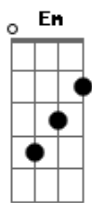

Johnny Rivers - Rotation

tom:

Intro: Gm Gm7 F C Bb C Gm
Gm Gm7 C Bb C Gm

[Primeira Parte]

Gm
Down goes the daily sun
Bb C Gm
Taking daylight with it when it's gone
Gm Bb
Longer shadows bend into the night
Bb C Gm
Wait for morning to regain the light

[Segunda Parte]

Gm Bb
Sunrise we do depend
C Gm
On the morning light as it ascends
Gm Bb
Brillance from the dusk is born
Bb C Gm
Into daylight that it now adorns

[Refrão]

Em D C Bm Am Spinnin' spinnin round Em D C
Rotation
Em D C Bm Am Em
Rotation Power so profound
Em D
Turning without sound
C
I'm standing on the ground
Gm
Spellbound

[Solo] Gm Gm7 C Bb C Gm
Gm Gm7 C Bb C Gm

[Terceira Parte]

Gm Bb
Round and round we go
Bb C Gm
Where we come from no one knows
Gm Bb
Time spins the karmic wheel
Bb C Gm
Endless secrets waiting to reveal

[Quarta Parte]

Gm Bb
Inside where no one hears
Bb C Gm
Silent hours take away the years

Acordes

© ukulele-chords.com

© ukulele-chords.com

© ukulele-chords.com

© ukulele-chords.com

© ukulele-chords.com

© ukulele-chords.com