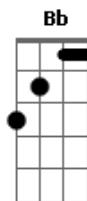

Johnny Rivers - Rotation

tom:

Intro: Gm Gm7 F C Bb C Gm
Gm Gm7 C Bb C Gm

[Primeira Parte]

Gm
Down goes the daily sun
Bb C Gm
Taking daylight with it when it's gone
Gm Bb
Longer shadows bend into the night
Bb C Gm
Wait for morning to regain the light

Gm Bb
Inside where no one hears
Bb C Gm
Silent hours take away the years

Acordes

© ukulele-chords.com

© ukulele-chords.com

© ukulele-chords.com

© ukulele-chords.com

© ukulele-chords.com

© ukulele-chords.com