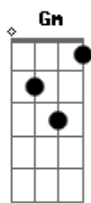

© ukulele-chords.com