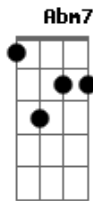

© ukulele-chords.com