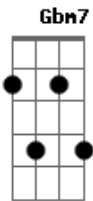

© ukulele-chords.com