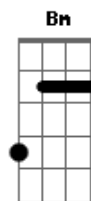

© ukulele-chords.com