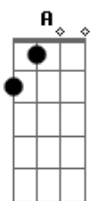

Johnny Rivers - My New Life

tom:

Intro: A D A D A

[Primeira Parte]

A D A
Sunday morning I woke up with a feeling
A D E A
Sky was clearing, I could do no wrong
A D A
This?is?the first day?of my new life
A D E D
I'll take my?time and make a brand new song

[Refrão]

D A
Yesterday I was lonely?and?down
Bm G
And?i needed someone?to be friendly
D A
You?came around like the sun that is found
Bm G
When the rain goes away 'til a new day
Gbm A
'Til a new day

[Segunda Parte]

A D A
Got a feeling I'm close enough to something
A D E A
I might've had before, I just don't know
A D A
Why take the time to look behind us
A D E
When all we care about is where we go
D E
Where we go

[Refrão]

D A
Yesterday I was lonely and down
Bm G
And I needed someone to be with me
D A

You came around like the sun that is found
Bm G
When the rain goes away 'til a new day
Gbm Bm
'Til a new day

[Terceira Parte]

Bm Gbm
When the night is gone
Bm D A Bm
You're like the morning dawn
Bm Gbm D A Bm
You're just like sunshine after rain
Bm Gbm
When the night is gone
Bm D A Bm
You're like the morning dawn
Bm Gbm D A
You're just like sunshine after rain
A G
Rain

[Refrão]

D A
Yesterday I was lonely and down
Bm G
And I needed someone to be with me
D A
You came around like the sun that is found
Bm G
When the rain goes away 'til a new day
Gbm
'Til a new day

[Final]

A D A
Sunday morning I woke up with a feeling
A D E A
Sky was clearing, I could do no wrong
A D A
This?is?the first day?of my new life
A D E D
I'll take my?time and sing a brand new song

Acordes