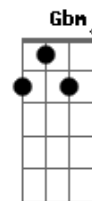

© ukulele-chords.com