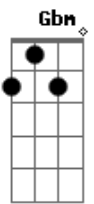

© ukulele-chords.com