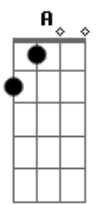

Johnny Rivers - My New Life

tom:

Intro: A D A D A

[Primeira Parte]

A D A
Sunday morning I woke up with a feeling
A D E A
Sky was clearing, I could do no wrong
A D A
This?is?the first day?of my new life
A D E D
I'll take my?time and make a brand new song

[Refrão]

D A
Yesterday I was lonely?and?down
Bm G
And?i needed someone?to be friendly
D A
You?came around like the sun that is found
Bm G
When the rain goes away 'til a new day
Gbm A
'Til a new day

[Segunda Parte]

A D A
Got a feeling I'm close enough to something
A D E A
I might've had before, I just don't know
A D A
Why take the time to look behind us
A D E
When all we care about is where we go
D E
Where we go

[Refrão]

D A
Yesterday I was lonely and down
Bm G
And I needed someone to be with me
D A

You came around like the sun that is found
Bm G
When the rain goes away 'til a new day
Gbm Bm
'Til a new day

[Terceira Parte]

Bm Gbm
When the night is gone
Bm D A Bm
You're like the morning dawn
Bm Gbm D A Bm
You're just like sunshine after rain
Bm Gbm
When the night is gone
Bm D A Bm
You're like the morning dawn
Bm Gbm D A
You're just like sunshine after rain
A G
Rain

[Refrão]

D A
Yesterday I was lonely and down
Bm G
And I needed someone to be with me
D A
You came around like the sun that is found
Bm G
When the rain goes away 'til a new day
Gbm
'Til a new day

[Final]

A D A
Sunday morning I woke up with a feeling
A D E A
Sky was clearing, I could do no wrong
A D A
This?is?the first day?of my new life
A D E D
I'll take my?time and sing a brand new song

Acordes

© ukulele-chords.com