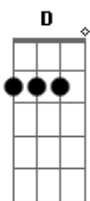

© ukulele-chords.com