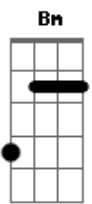

© ukulele-chords.com