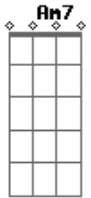

© ukulele-chords.com