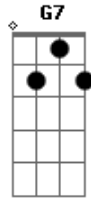

© ukulele-chords.com