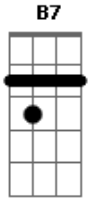

© ukulele-chords.com