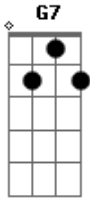

© ukulele-chords.com