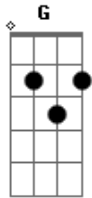

© ukulele-chords.com