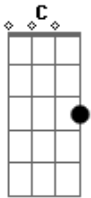

Johnny Rivers - Moody River

Tom: C

G Em G Em
Moody river, more deadly than the vainest knife,

G G7 C C Am7 Am7 G
Moody river, your muddy water took my ba - by's life.

Em B7 Em B7
Last Saturday evenin', came to the old oak tree;

Em B7 C C Am7 Am7 G
It stands beside the river where you were to meet me.

Em B7 Em B7
On the ground your glove I found with a note addressed to me,

Em B7 C C Am7 Am7 G
It read "Dear love, I've done you wrong, now I must set you
free." Repeat Refrain:

Em B7 Em B7
"No longer can I live with this hurt and this sin,

Em B7 C C Am7 Am7 G
"I just couldn't tell you that guy was just a friend."

Repeat Refrain:

Em B7 Em B7
I looked into the muddy water and what could I see?

Em B7 C C Am7 Am7 G
I saw a lonely, lonely face just look - in' back at me.

Em B7 Em B7
Tears in his eyes, and a prayer on his lips,

Em B7 C C Am7 Am7 G
And the glove of his lost love at his fin - ger - tips.

Acordes

© ukulele-chords.com