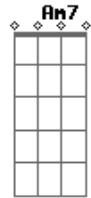

© ukulele-chords.com