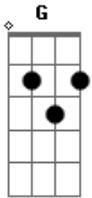

© ukulele-chords.com