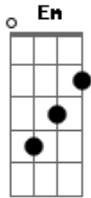

© ukulele-chords.com