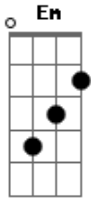

© ukulele-chords.com