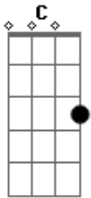

Johnny Rivers - Moody River

Tom: C

G Em G Em
Moody river, more deadly than the vainest knife,

G G7 C C Am7 Am7 G
Moody river, your muddy water took my ba - by's life.

Em B7 Em B7
Last Saturday evenin', came to the old oak tree;

Em B7 C C Am7 Am7 G
It stands beside the river where you were to meet me.

Em B7 Em B7
On the ground your glove I found with a note addressed to me,

Em B7 C C Am7 Am7 G
It read "Dear love, I've done you wrong, now I must set you free."

Em B7 Em B7
"No longer can I live with this hurt and this sin,

Em B7 C C Am7 Am7 G
"I just couldn't tell you that guy was just a friend."

Repeat Refrain:

Em B7 Em B7
I looked into the muddy water and what could I see?

Em B7 C C Am7 Am7 G
I saw a lonely, lonely face just look - in' back at me.

Em B7 Em B7
Tears in his eyes, and a prayer on his lips,

Em B7 C C Am7 Am7 G
And the glove of his lost love at his fin - ger - tips.

Repeat Refrain:

Acordes

© ukulele-chords.com