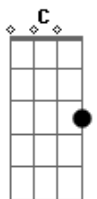

© ukulele-chords.com