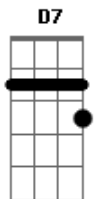

G C G
I said let the midnight special. Shine a light on me.
Ooohhhh!

D7 C G
Oh let the midnight special. Shine its ever lovin' light on me

Acordes

© ukulele-chords.com

© ukulele-chords.com

© ukulele-chords.com