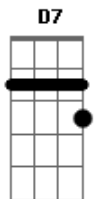

© ukulele-chords.com