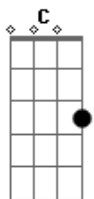

G C G
I said let the midnight special. Shine a light on me.
Ooohhhh!

D7 C G
Oh let the midnight special. Shine its ever lovin' light on me

Acordes

© ukulele-chords.com

© ukulele-chords.com

© ukulele-chords.com