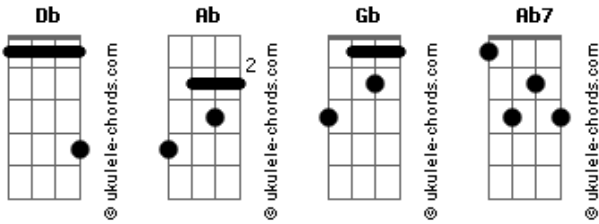

# Johnny Rivers - Living Alone

tom:

Intro: Db Ab Gb  
Ab Db

[Primeira Parte]

Db Gb  
Some fools say that love is just a lie  
Ab Db  
Other fools made up to make us cry  
Db Gb  
But I'm still fool enough to think love's true  
Ab Db  
Love just didn't work for me and you

## Acordes

[Segunda Parte]

Db Gb  
Some try too hard and some don't try enough  
Ab Db  
And most of us will run when things get rough  
Db Gb  
The ones who really win are those who stay  
Ab7 Db  
Because they love enough to find a way