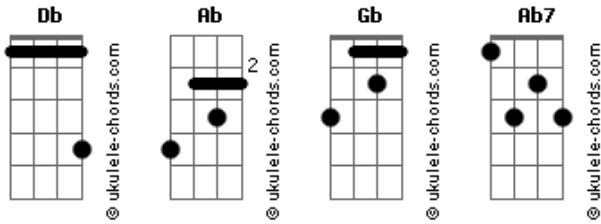

Johnny Rivers - Living Alone

tom:

Intro: Db Ab Gb
Ab Db

[Primeira Parte]

Db Gb
Some fools say that love is just a lie
Ab Db
Other fools made up to make us cry
Db Gb
But I'm still fool enough to think love's true
Ab Db
Love just didn't work for me and you

[Refrão]

Db Gb
Living alone
Ab Db
Love can never make you cry
Db Gb
Living alone
Ab Db
You never have to say goodbye

Acordes

[Segunda Parte]

Db Gb
Some try too hard and some don't try enough
Ab Db
And most of us will run when things get rough
Db Gb
The ones who really win are those who stay
Ab7 Db
Because they love enough to find a way