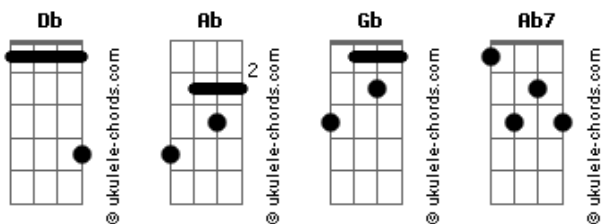

Johnny Rivers - Living Alone

tom:

Intro: Db Ab Gb
Ab Db

[Primeira Parte]

Db Gb
Some fools say that love is just a lie
Ab Db
Other fools made up to make us cry
Db Gb
But I'm still fool enough to think love's true
Ab Db
Love just didn't work for me and you

[Refrão]

Db Gb
Living alone
Ab Db
Love can never make you cry
Db Gb
Living alone
Ab Db
You never have to say goodbye

Acordes

[Segunda Parte]

Db Gb
Some try too hard and some don't try enough
Ab Db
And most of us will run when things get rough
Db Gb
The ones who really win are those who stay
Ab7 Db
Because they love enough to find a way