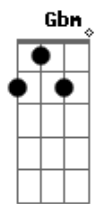

Johnny Rivers - Lights On The Highway

tom:

Intro: B E Gbm E
B E B

[Primeira Parte]

B E Gbm Abm Gbm A A
Lights On The Highway, signs on the road
Gbm B
Tell me where I've been, I can't remember when
A B
I've been so all alone
E Gbm Abm Gbm A Abm
It's a gipsy morning, I've been driving all night
Gbm B
She's like a melody, play just for me
E Gbm E
All through the night

[Solo]

E Gbm E Dbm
Abm Gbm A Abm
Gbm B E Gbm E

[Refrão]

A B
And now I'm looking for new horizons
E Gbm E
It's just my fate
Dbm A
And that something that I should told you
B
Just to keep things straight
E Gbm Abm Gbm A A
Seven suns of shining, heavens high snoozed
Gbm B
Slow care goodbye's and city lights arise
E Gbm E Gbm
To concrete with no souls

[Final] E B E Gbm
E B E B

Acordes

© ukulele-chords.com

© ukulele-chords.com

© ukulele-chords.com

© ukulele-chords.com

© ukulele-chords.com

© ukulele-chords.com