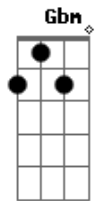

Johnny Rivers - Lights On The Highway

tom:

Intro: B E Gbm E
B E B

[Primeira Parte]

B E Gbm Abm Gbm A A
Lights On The Highway, signs on the road
Gbm B
Tell me where I've been, I can't remember when
A B
I've been so all alone
E Gbm Abm Gbm A Abm
It's a gipsy morning, I've been driving all night
Gbm B
She's like a melody, play just for me
E Gbm E
All through the night

[Solo]

E Gbm E Dbm
Abm Gbm A Abm
Gbm B E Gbm E

[Refrão]

A B
And now I'm looking for new horizons
E Gbm E
It's just my fate
Dbm A
And that something that I should told you
B
Just to keep things straight
E Gbm Abm Gbm A A
Seven suns of shining, heavens high snoozed
Gbm B
Slow care goodbye's and city lights arise
E Gbm E Gbm
To concrete with no souls

[Final] E B E Gbm
E B E B

Acordes

© ukulele-chords.com

© ukulele-chords.com

© ukulele-chords.com

© ukulele-chords.com

© ukulele-chords.com

© ukulele-chords.com