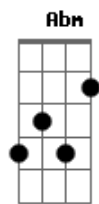

Johnny Rivers - Lights On The Highway

tom:

Intro: B E Gbm E
B E B

[Primeira Parte]

B E Gbm Abm Gbm A A
Lights On The Highway, signs on the road
Gbm B
Tell me where I've been, I can't remember when
A B
I've been so all alone
E Gbm Abm Gbm A Abm
It's a gipsy morning, I've been driving all night
Gbm B
She's like a melody, play just for me
E Gbm E
All through the night

[Refrão]

A B
And now I'm looking for new horizons
E Gbm E
It's just my fate
Dbm A
And that something that I should told you
B
Just to keep things straight
E Gbm Abm Gbm A A

Seven suns of shining, heavens high snoozed
Gbm B
Slow care goodbye's and city lights arise
E Gbm E Gbm
To concrete with no souls

[Solo]

E Gbm E Dbm
Abm Gbm A Abm
Gbm B E Gbm E

[Refrão]

A B
And now I'm looking for new horizons
E Gbm E
It's just my fate
Dbm A
And that something that I should told you
B
Just to keep things straight
E Gbm Abm Gbm A A
Seven suns of shining, heavens high snoozed
Gbm B
Slow care goodbye's and city lights arise
E Gbm E Gbm
To concrete with no souls

[Final] E B E Gbm
E B E B

Acordes

© ukulele-chords.com

© ukulele-chords.com

© ukulele-chords.com

© ukulele-chords.com

© ukulele-chords.com

© ukulele-chords.com