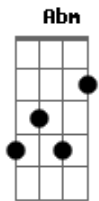

Johnny Rivers - Lights On The Highway

tom:

Intro: B E Gbm E
B E B

[Primeira Parte]

B E Gbm Abm Gbm A A
Lights On The Highway, signs on the road
Gbm B
Tell me where I've been, I can't remember when
A B
I've been so all alone
E Gbm Abm Gbm A Abm
It's a gipsy morning, I've been driving all night
Gbm B
She's like a melody, play just for me
E Gbm E
All through the night

[Refrão]

A B
And now I'm looking for new horizons
E Gbm E
It's just my fate
Dbm A
And that something that I should told you
B
Just to keep things straight
E Gbm Abm Gbm A A

Seven suns of shining, heavens high snoozed
Gbm B
Slow care goodbye's and city lights arise
E Gbm E Gbm
To concrete with no souls

[Solo]

E Gbm E Dbm
Abm Gbm A Abm
Gbm B E Gbm E

[Refrão]

A B
And now I'm looking for new horizons
E Gbm E
It's just my fate
Dbm A
And that something that I should told you
B
Just to keep things straight
E Gbm Abm Gbm A A
Seven suns of shining, heavens high snoozed
Gbm B
Slow care goodbye's and city lights arise
E Gbm E Gbm
To concrete with no souls

[Final] E B E Gbm
E B E B

Acordes

© ukulele-chords.com

© ukulele-chords.com

© ukulele-chords.com

© ukulele-chords.com

© ukulele-chords.com

© ukulele-chords.com