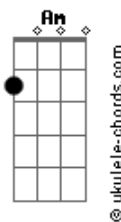

# Johnny Rivers - Last Train To Memphis

tom:

Intro: G C G C G

[Primeira Parte]

G C G C  
 Onely sunset, Mississipi cotton fields  
 G C G C  
 Daddy's crying he can't pay these bills  
 G C G C  
 Mamma tells me it's gonna be alright  
 G C G C  
 Play that Gospel Music we can make it through the night

( G C G C )

[Segunda Parte]

G C G C  
 Heard this black man talking 'bout Memphis, Tennesse  
 G C  
 About a place call Beale Street  
 C G C G  
 Where the blues are wild and free  
 G C  
 Mamma can we go there?  
 G C G  
 Sures sounds like fun  
 G C G C  
 Daddy said let's do it, and the journey has begun

[Refrão]

D  
 Last train to Memphis  
 C  
 Keeps on calling me  
 D  
 Last train to Memphis  
 D C G  
 Could be the last chance to find my destiny

( C G C G )

[Terceira Parte]

G C  
 Here comes that rainbow  
 G C  
 How long it will last?  
 G C  
 Looking out my window  
 G C  
 It's going by so fast  
 G C G C  
 Mamma can i buy you a brand new cadillac?  
 G C G C  
 Park it in your driveway shinning pink and black

## Acordes

[Refrão]

D  
 Last train to Memphis  
 C  
 Keeps on calling me  
 D  
 Last train to Memphis  
 D C G  
 Could be the last chance to find my destiny

( C G Am )

[Quarta Parte]

Am F Am  
 All my dreams rolling down the track  
 Am F  
 I got this feeling we ain't never coming back  
 C Am F Am  
 This way guess i knew somewhere deep inside  
 Am F D Bb G C  
 That mystery train would take me for a ride someday