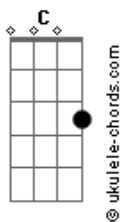

# Johnny Rivers - Last Train To Memphis

tom:

Intro: G C G C G

[Primeira Parte]

G C G C  
 Onely sunset, Mississipi cotton fields  
 G C G C  
 Daddy's crying he can't pay these bills  
 G C G C  
 Mamma tells me it's gonna be alright  
 G C G C  
 Play that Gospel Music we can make it through the night

( G C G C )

[Segunda Parte]

G C G C  
 Heard this black man talking 'bout Memphis, Tennesse  
 G C  
 About a place call Beale Street  
 C G C G  
 Where the blues are wild and free  
 G C  
 Mamma can we go there?  
 G C G  
 Sures sounds like fun  
 G C G C  
 Daddy said let's do it, and the journey has begun

[Refrão]

D  
 Last train to Memphis  
 C  
 Keeps on calling me  
 D  
 Last train to Memphis  
 D C G  
 Could be the last chance to find my destiny

( C G C G )

[Terceira Parte]

G C  
 Here comes that rainbow  
 G C  
 How long it will last?  
 G C  
 Looking out my window  
 G C  
 It's going by so fast  
 G C G C  
 Mamma can i buy you a brand new cadillac?  
 G C G C  
 Park it in your driveway shinning pink and black

## Acordes

[Refrão]

D  
 Last train to Memphis  
 C  
 Keeps on calling me  
 D  
 Last train to Memphis  
 D C G  
 Could be the last chance to find my destiny

( C G Am )

[Quarta Parte]

Am F Am  
 All my dreams rolling down the track  
 Am F  
 I got this feeling we ain't never coming back  
 C Am F Am  
 This way guess i knew somewhere deep inside  
 Am F D Bb G C  
 That mystery train would take me for a ride someday