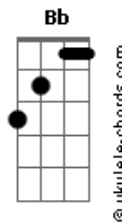

# Johnny Rivers - Last Train To Memphis

tom:

Intro: G C G C G

[Primeira Parte]

G C G C  
 Onely sunset, Mississipi cotton fields  
 G C G C  
 Daddy's crying he can't pay these bills  
 G C G C  
 Mamma tells me it's gonna be alright  
 G C G C  
 Play that Gospel Music we can make it through the night

( G C G C )

[Segunda Parte]

G C G C  
 Heard this black man talking 'bout Memphis, Tennesse  
 G C  
 About a place call Beale Street  
 C G C G  
 Where the blues are wild and free  
 G C  
 Mamma can we go there?  
 G C G  
 Sures sounds like fun  
 G C G C  
 Daddy said let's do it, and the journey has begun

[Refrão]

D  
 Last train to Memphis  
 C  
 Keeps on calling me  
 D  
 Last train to Memphis  
 D C G  
 Could be the last chance to find my destiny

( C G C G )

[Terceira Parte]

G C  
 Here comes that rainbow  
 G C  
 How long it will last?  
 G C  
 Looking out my window  
 G C  
 It's going by so fast  
 G C G C  
 Mamma can i buy you a brand new cadillac?  
 G C G C  
 Park it in your driveway shinning pink and black

## Acordes

[Refrão]

D  
 Last train to Memphis  
 C  
 Keeps on calling me  
 D  
 Last train to Memphis  
 D C G  
 Could be the last chance to find my destiny

( C G Am )

[Quarta Parte]

Am F Am  
 All my dreams rolling down the track  
 Am F  
 I got this feeling we ain't never coming back  
 C Am F Am  
 This way guess i knew somewhere deep inside  
 Am F D Bb G C  
 That mystery train would take me for a ride someday