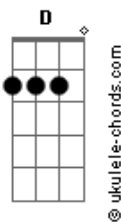

# Johnny Rivers - Last Train To Memphis

tom:

Intro: G C G C G

[Primeira Parte]

G C G C  
 Onely sunset, Mississipi cotton fields  
 G C G C  
 Daddy's crying he can't pay these bills  
 G C G C  
 Mamma tells me it's gonna be alright  
 G C G C  
 Play that Gospel Music we can make it through the night

( G C G C )

[Segunda Parte]

G C G C  
 Heard this black man talking 'bout Memphis, Tennesse  
 G C  
 About a place call Beale Street  
 C G C G  
 Where the blues are wild and free  
 G C  
 Mamma can we go there?  
 G C G  
 Sures sounds like fun  
 G C G C  
 Daddy said let's do it, and the journey has begun

[Refrão]

D  
 Last train to Memphis  
 C  
 Keeps on calling me  
 D  
 Last train to Memphis  
 D C G  
 Could be the last chance to find my destiny

( C G C G )

[Terceira Parte]

G C  
 Here comes that rainbow  
 G C  
 How long it will last?  
 G C  
 Looking out my window  
 G C  
 It's going by so fast  
 G C G C  
 Mamma can i buy you a brand new cadillac?  
 G C G C  
 Park it in your driveway shinning pink and black

## Acordes

[Refrão]

D  
 Last train to Memphis  
 C  
 Keeps on calling me  
 D  
 Last train to Memphis  
 D C G  
 Could be the last chance to find my destiny

( C G Am )

[Quarta Parte]

Am F Am  
 All my dreams rolling down the track  
 Am F  
 I got this feeling we ain't never coming back  
 C Am F Am  
 This way guess i knew somewhere deep inside  
 Am F D Bb G C  
 That mystery train would take me for a ride someday