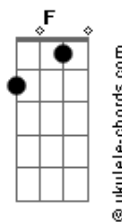

# Johnny Rivers - Last Train To Memphis

tom:

Intro: G C G C G

[Primeira Parte]

G C G C  
 Onely sunset, Mississipi cotton fields  
 G C G C  
 Daddy's crying he can't pay these bills  
 G C G C  
 Mamma tells me it's gonna be alright  
 G C G C  
 Play that Gospel Music we can make it through the night

( G C G C )

[Segunda Parte]

G C G C  
 Heard this black man talking 'bout Memphis, Tennesse  
 G C  
 About a place call Beale Street  
 C G C G  
 Where the blues are wild and free  
 G C  
 Mamma can we go there?  
 G C G  
 Sures sounds like fun  
 G C G C  
 Daddy said let's do it, and the journey has begun

[Refrão]

D  
 Last train to Memphis  
 C  
 Keeps on calling me  
 D  
 Last train to Memphis  
 D C G  
 Could be the last chance to find my destiny

( C G C G )

[Terceira Parte]

G C  
 Here comes that rainbow  
 G C  
 How long it will last?  
 G C  
 Looking out my window  
 G C  
 It's going by so fast  
 G C G C  
 Mamma can i buy you a brand new cadillac?  
 G C G C  
 Park it in your driveway shinning pink and black

## Acordes

[Refrão]

D  
 Last train to Memphis  
 C  
 Keeps on calling me  
 D  
 Last train to Memphis  
 D C G  
 Could be the last chance to find my destiny

( C G Am )

[Quarta Parte]

Am F Am  
 All my dreams rolling down the track  
 Am F  
 I got this feeling we ain't never coming back  
 C Am F Am  
 This way guess i knew somewhere deep inside  
 Am F D Bb G C  
 That mystery train would take me for a ride someday