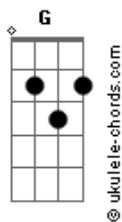

# Johnny Rivers - Last Train To Memphis

tom:

Intro: G C G C G

[Primeira Parte]

G C G C  
 Onely sunset, Mississipi cotton fields  
 G C G C  
 Daddy's crying he can't pay these bills  
 G C G C  
 Mamma tells me it's gonna be alright  
 G C G C  
 Play that Gospel Music we can make it through the night

( G C G C )

[Segunda Parte]

G C G C  
 Heard this black man talking 'bout Memphis, Tennesse  
 G C  
 About a place call Beale Street  
 C G C G  
 Where the blues are wild and free  
 G C  
 Mamma can we go there?  
 G C G  
 Sures sounds like fun  
 G C G C  
 Daddy said let's do it, and the journey has begun

[Refrão]

D  
 Last train to Memphis  
 C  
 Keeps on calling me  
 D  
 Last train to Memphis  
 D C G  
 Could be the last chance to find my destiny

( C G C G )

[Terceira Parte]

G C  
 Here comes that rainbow  
 G C  
 How long it will last?  
 G C  
 Looking out my window  
 G C  
 It's going by so fast  
 G C G C  
 Mamma can i buy you a brand new cadillac?  
 G C G C  
 Park it in your driveway shinning pink and black

## Acordes

[Refrão]

D  
 Last train to Memphis  
 C  
 Keeps on calling me  
 D  
 Last train to Memphis  
 D C G  
 Could be the last chance to find my destiny

( C G Am )

[Quarta Parte]

Am F Am  
 All my dreams rolling down the track  
 Am F  
 I got this feeling we ain't never coming back  
 C Am F Am  
 This way guess i knew somewhere deep inside  
 Am F D Bb G C  
 That mystery train would take me for a ride someday