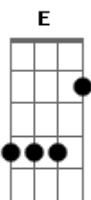

© ukulele-chords.com