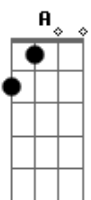

© ukulele-chords.com