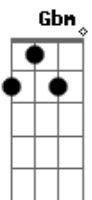

© ukulele-chords.com