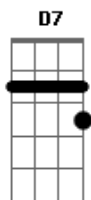

© ukulele-chords.com