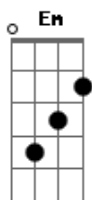

© ukulele-chords.com

D **D7** **G** **D**
Evolution will tell just who is your friend
A **D** **G** **D**
Then I hope at the end you'll be mine

[Solo] **D** **D7** **G** **D**
A **D** **G** **D**

[Terceira Parte]

A **G** **D**
They will said how the good times just come and go
Gbm **Em** **A**
Like the wind, like the rain, like the time
D **D7** **G** **D**
Evolution will tell just who is your friend
A **D** **G** **D**
Then I hope at the end you'll be mine
A **G** **D**
Yes I hope at the end you'll be mine