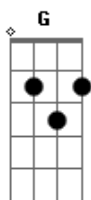

© ukulele-chords.com