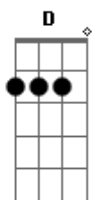

Johnny Rivers - Enemies And Friends

tom:

Intro: **D**

[Primeira Parte]

D **D7** **G** **D**
In 1969 I was following the signs
E **A** **E** **A**
On my highway of enemies and friends
D **D7** **G** **D**
Just hoping that I might see the great eastern line
A **D** **G** **D**
Before the time came for me to meet my end

[Segunda Parte]

A **G** **D**
They will said how the good times just come and go
Gbm **Em** **A**
Like the wind, like the rain, like the time

Acordes

© ukulele-chords.com