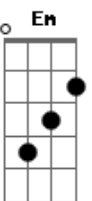

© ukulele-chords.com

To walk away and show me you don't care

[Pré-Refrão]

A Bm Gbm7
I know what you wanna do
Gbm7 Bm Em A
You wanna leave me blue, you

[Refrão]

D Gbm G G A D
Dreamer, dreamer
D Gbm G G A D
Dreamer, dreamer

[Ponte]

G
I remember when
A
She was in my skin
Bm
And Though it's wearing thin
Bm Em A
She thinks she's gonna win

[Refrão]

D Gbm G G A D
Dreamer, dreamer
D Gbm G G A D
Dreamer, dreamer

[Final]

D Gbm G A
D Gbm G A
D Gbm G A
D Gbm G A D