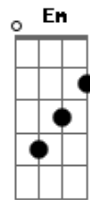

© ukulele-chords.com

To walk away and show me you don't care

[Pré-Refrão]

A Bm Gbm7
I know what you wanna do
Gbm7 Bm Em A
You wanna leave me blue, you

[Refrão]

D Gbm G G A D
Dreamer, dreamer
D Gbm G G A D
Dreamer, dreamer

[Ponte]

G
I remember when
A
She was in my skin
Bm
And Though it's wearing thin
Bm Em A
She thinks she's gonna win

[Refrão]

D Gbm G G A D
Dreamer, dreamer
D Gbm G G A D
Dreamer, dreamer

[Final]

D Gbm G A
D Gbm G A
D Gbm G A
D Gbm G A D