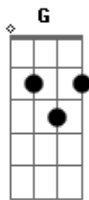

© ukulele-chords.com