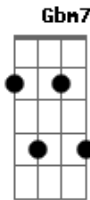

© ukulele-chords.com