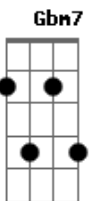

© ukulele-chords.com