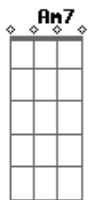

© ukulele-chords.com