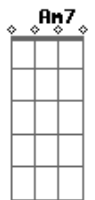

© ukulele-chords.com