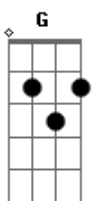

© ukulele-chords.com