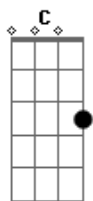

[Segunda Parte]

G
I shift my course along the breeze
D C G
Won't sail up wind on memories
G
The empty sky is my best friend
C D G
And I just cast my fate to the wind
C D C G C D
(To the wind, to the wind, to the wind)

[Ponte]

G C
Time has a way of changing
G C
A man throughout the years
G C G C
And now I'm rearranging my life through all my tears
G C G C G
Alone, alone, alone

[Terceira Parte]

Acordes

© ukulele-chords.com

© ukulele-chords.com

© ukulele-chords.com

G
There never was, there couldn't be
D C
A place in time for man like me
D G
Who'd drink the dark and laugh at day
C D G
And let their wildest dreams blow away
C D C G C D D
(blow away, blow away, blow away)