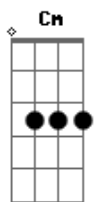

© ukulele-chords.com

And if you want to cry
G G Em
I am here to dry your eyes
C Cm
And in no time, you'll be fine

[Quarta Parte]

G G Em C
You think I'd leave your side baby
C D D D
You know me better than that
G G Em C
You think I'd leave you down when you're down on your knees
C D D D
I wouldn't do that

[Quinta Parte]

G G Em C D
I'll tell you you're right when you are oh oh yeh, I I will
G G Em C D
And if only you could see into me

[Sexta Parte]

G G C
Ohhhhhh when you're cold, I'll be there
D
Hold you tight to me
G G C D
Ohhhhh when you're low, I'll be there by your side baby
G G C
Ohhhhhh when you're cold, I'll be there
D
Hold you tight to me
G G
Ohhhhh when you're low
C D
I'll be there by your side baby baby

[Final] G G Em
C D D D
G G Em C Cm G