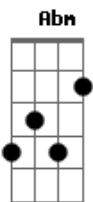

© ukulele-chords.com