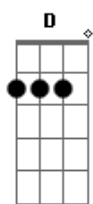

Johnny Rivers - By Your Side

tom:

Abm (forma dos acordes no tom de Em)

Capostrate na 4ª casa

Intro: G G Em C D D D

[Primeira Parte]

G G Em C
You think I'd leave your side baby
C D D D
You know me better than that
G G Em C
You think I'd leave you down when you're down on your knees
C D D D
I wouldn't do that

[Segunda Parte]

G G Em C D
I'll tell you you're right when you are oh oh yeh, I I will
G G Em C D
And if only you could see into me

[Ponte]

Em D C
Oh when you're cold, I'll be there
Cm
To hold you tight to me

[Terceira Parte]

G G Em
When you're on the outside baby and you can't get in
C D D D
I will show you, you're so much better than you know
G G Em
And when you're lost and you're alone and you can't get back
again
C D C
I will find you darling and I will bring you home

[Refrão]

Acordes

© ukulele-chords.com