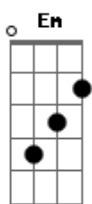

© ukulele-chords.com