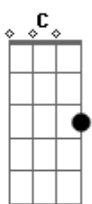

# Johnny Rivers - By Your Side

tom:

Abm (forma dos acordes no tom de Em)

Capostrate na 4ª casa

Intro: G G Em C D D D

[Primeira Parte]

G G Em C  
You think I'd leave your side baby  
C D D D  
You know me better than that  
G G Em C  
You think I'd leave you down when you're down on your knees  
C D D D  
I wouldn't do that

[Segunda Parte]

G G Em C D  
I'll tell you you're right when you are oh oh yeh, I I will  
G G Em C D  
And if only you could see into me

[Ponte]

Em D C  
Oh when you're cold, I'll be there  
Cm  
To hold you tight to me

## Acordes

© ukulele-chords.com

© ukulele-chords.com

© ukulele-chords.com

© ukulele-chords.com

© ukulele-chords.com

© ukulele-chords.com

And if you want to cry  
G G Em  
I am here to dry your eyes  
C Cm  
And in no time, you'll be fine

[Quarta Parte]

G G Em C  
You think I'd leave your side baby  
C D D D  
You know me better than that  
G G Em C  
You think I'd leave you down when you're down on your knees  
C D D D  
I wouldn't do that