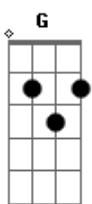

© ukulele-chords.com