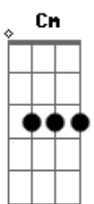

# Johnny Rivers - By Your Side

tom:

Abm (forma dos acordes no tom de Em)

Capostrate na 4ª casa

Intro: G G Em C D D D

[Primeira Parte]

G G Em C  
You think I'd leave your side baby  
C D D D  
You know me better than that  
G G Em C  
You think I'd leave you down when you're down on your knees  
C D D D  
I wouldn't do that

[Segunda Parte]

G G Em C D  
I'll tell you you're right when you are oh oh yeh, I I will  
G G Em C D  
And if only you could see into me

[Ponte]

Em D C  
Oh when you're cold, I'll be there  
Cm  
To hold you tight to me

## Acordes

© ukulele-chords.com

© ukulele-chords.com

© ukulele-chords.com

© ukulele-chords.com

© ukulele-chords.com

© ukulele-chords.com

And if you want to cry  
G G Em  
I am here to dry your eyes  
C Cm  
And in no time, you'll be fine

[Quarta Parte]

G G Em C  
You think I'd leave your side baby  
C D D D  
You know me better than that  
G G Em C  
You think I'd leave you down when you're down on your knees  
C D D D  
I wouldn't do that