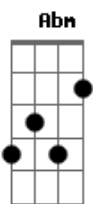

© ukulele-chords.com