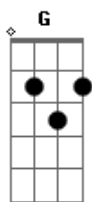

© ukulele-chords.com