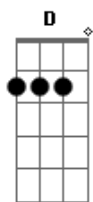

Johnny Rivers - By Your Side

tom:

Abm (forma dos acordes no tom de Em)

Capostrate na 4ª casa

Intro: G G Em C D D D

[Primeira Parte]

G G Em C
You think I'd leave your side baby
C D D D
You know me better than that
G G Em C
You think I'd leave you down when you're down on your knees
C D D D
I wouldn't do that

[Segunda Parte]

G G Em C D
I'll tell you you're right when you are oh oh yeh, I I will
G G Em C D
And if only you could see into me

[Ponte]

Em D C
Oh when you're cold, I'll be there
Cm
To hold you tight to me

[Terceira Parte]

G G Em
When you're on the outside baby and you can't get in
C D D D
I will show you, you're so much better than you know
G G Em
And when you're lost and you're alone and you can't get back
again
C D C
I will find you darling and I will bring you home

[Refrão]

Acordes

© ukulele-chords.com