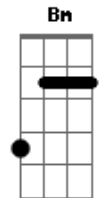

© ukulele-chords.com