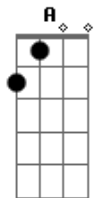

Johnny Rivers - Breath

tom:

Intro: A E Gbm E D Dbm Bm A

[Primeira Parte]

A E Gbm
Some of love you gave to me
Gbm E
I can hear in your melody
D Dbm
Paging your life for me to see
Bm E
To form your brighter's destiny

[Segunda Parte]

A E Gbm
It's your loving touch so fine
Gbm E
Running shivers up and down my spine
D Dbm
Didn't we said we're friend of mine
Bm A
Couldn't have get a better time

[Refrão]

A E D A
Many ways I know I love you
D E D D A
Over and over we go back again
E D
Different changes and many seasons
G D A
Right knowing breathing out and in

[Solo] A E Gbm E D Dbm Bm A

Acordes

© ukulele-chords.com