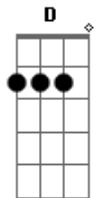

© ukulele-chords.com