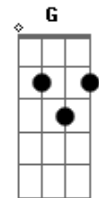

© ukulele-chords.com

[Terceira Parte]

A E Gbm
When times get hard I get round to sleep
Gbm E
Count my worries still are counting sheep
D Dbm
Lately I've been troubled deep
Bm E
Feelings inside I'm no longer keep

[Quarta Parte]

A E Gbm
I feel that time will slow
Gbm E D
But I even stop and let me go
D Dbm
All this feeling only help me to show
Bm A
The different ways to let you know

[Refrão]

A E D A
Many ways I know I love you
D E D D A
Over and over we go back again
E D
Different changes and many seasons
G D A
Right knowing breathing out and in
G D A
Right knowing breathing out and in

[Final] A E Gbm E D Dbm Bm
E D A E Gbm
E D Dbm Bm E A