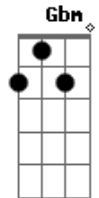

© ukulele-chords.com