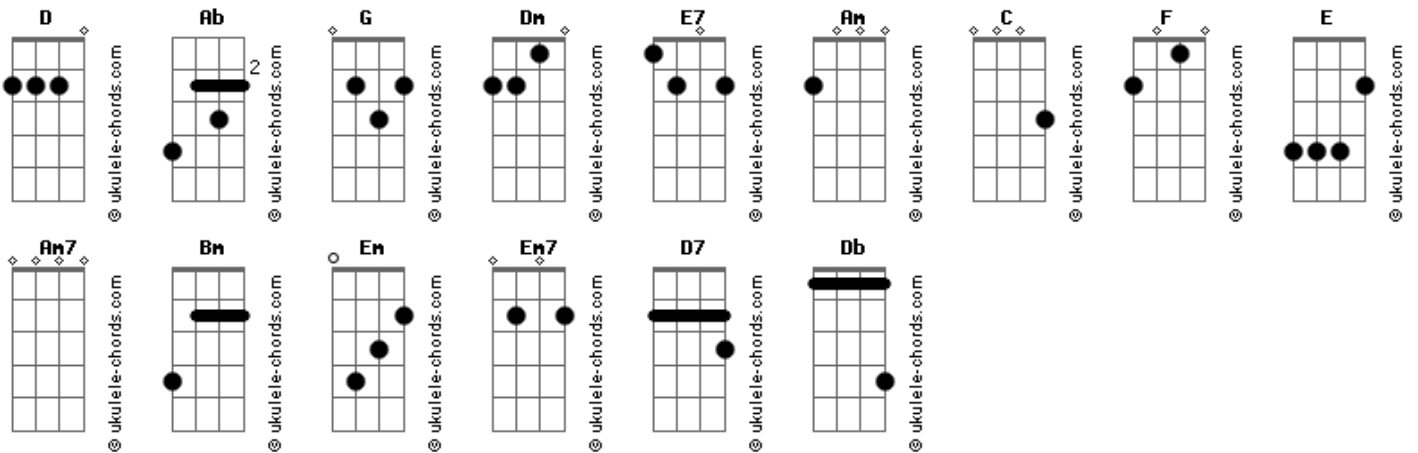

Johnny Rivers - Believe In Me

tom:

Ab (forma dos acordes no tom de G)

Capostrate na 1ª casa

Intro: G D Dm E7
Am G C D
G D D G

[Primeira Parte]

G D F
After all of the time that you spent
F E E7 Am7
Making sure it was clear what you meant
Bm C
Will you naturally turn away
D G D
Doubt in your mind

[Segunda Parte]

G D Dm
The people and things that you loved in your life
Dm E E7 Am
Never gave you the feeling back right
Am G C
So What your first reaction gonna be?
D G C
Somebody says

[Refrão]

G Bm Am Em D
All you got to do is believe in Me
G D Em7
Together we'll always be, our love last eternally
Am7 D D7
Just believe in Me
G Bm Em7 D D7
Nothing will ever fall between us with our spiris one
D7 G C G D
Hummm...believe in Me

[Terceira Parte]

Acordes

G D F
Now you try to pretend that you're heard it before
E E7
Could it be, it's too hard to ignore
Am7 G C
That your cold hearts being warmed
Db D D
The words that you heard

[Refrão]