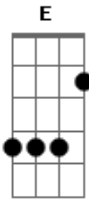

© ukulele-chords.com