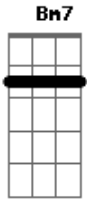

Johnny Mathis - Midnight Cowboy

Tom: A

A G
 (Midnight cowboy, midnight cowboy)
 A G
 (He's a lonesome midnight cowboy)

A G
 Once his hopes were high as the sky
 F Bm7 E
 Once a dream was easy to buy
 A G
 Soon his eager fingers are burned
 F Bm7 E
 Soon life's lonely lessons are learned
 A G
 Hearts are made for caring
 F Bm7 E
 Life is made for sharing

 A G
 Love is all

Acordes

© ukulele-chords.com

© ukulele-chords.com

© ukulele-chords.com

© ukulele-chords.com

© ukulele-chords.com