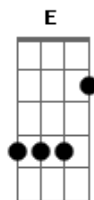

© ukulele-chords.com