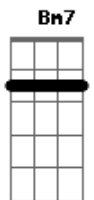

© ukulele-chords.com