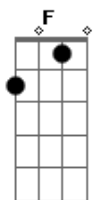

© ukulele-chords.com