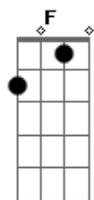

© ukulele-chords.com