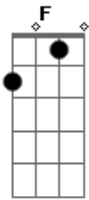

© ukulele-chords.com