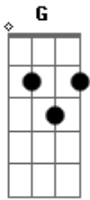

© ukulele-chords.com