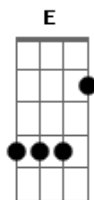

© ukulele-chords.com