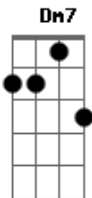

© ukulele-chords.com