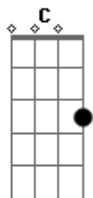

Johnny Mandel - Suicide Is Painless

Tom: **D**

(com acordes na forma de **C**)

Capostrate na 2ª casa

This is the beautiful theme song to MASH.

Slap a capo on the 2nd fret and you're good to go.

Intro: **Am**

CHORUS

Suicide is Painless
It brings on many changes
And I can take or leave it if I please

ENDING

Dm7 **Dm7** **G** **G**
And you can do the same thing if you please
Am **Am**

Acordes

© ukulele-chords.com