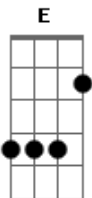

© ukulele-chords.com