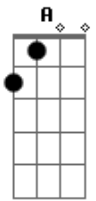

Johnny Gasparini - Picture Yourself

tom:

Intro: A Dbm Bm
 A Dbm Bm
 A Dbm Bm
 A Dbm Bm

A
 I've been looked for years and years
 Dbm Bm
 Some kinda happiness, the one I didn't get
 A
 Since when I've realized
 Dbm Bm
 How much easy is, I'm really surprised

A
 Why nobody told me?
 Dbm Bm
 I don't know, I think so
 A
 Why nobody told me?
 Dbm
 I probably understood
 Bm

Acordes

© ukulele-chords.com

© ukulele-chords.com

© ukulele-chords.com

Life meant to be good, now