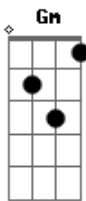

© ukulele-chords.com