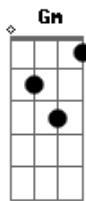

Johnny Cash - Witchita Lineman

Tom: F
Intro: Bb C Bb C

I am a lineman for the county,
 And I drive the main road,
 Searchin' in the sun for another overload.
 I hear you singing in the wires,
 I can hear you through the whine,
 And the Witchita Lineman is still on the line.

I know I need a small vacation,
 But it don't look like rain,
 And if it snows that stretch down south
 Won't ever stand the strain.

And I need you more than want you,
 And I want you for all time.
 And the Witchita Lineman is still on the line.

SOLO: As soon as C is being hit the second time the solo starts.

D|---0-2
 G|---4-
 then G is strummed and hit D let it ring:
 (Note that the chords being played over the solo go as:
 Bb Am7 Gm Dm C G D something like that)

And I need you more that want you
 And I want you for all time
 And the Witchita Lineman is still on the line

Acordes

© ukulele-chords.com

© ukulele-chords.com

© ukulele-chords.com

© ukulele-chords.com

© ukulele-chords.com