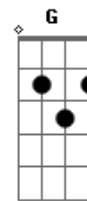

© ukulele-chords.com