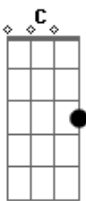

Johnny Cash - Witchita Lineman

Tom: F
Intro: Bb C Bb C

I am a lineman for the county,
 And I drive the main road,
 Searchin' in the sun for another overload.
 I hear you singing in the wires,
 I can hear you through the whine,
 And the Witchita Lineman is still on the line.

I know I need a small vacation,
 But it don't look like rain,
 And if it snows that stretch down south
 Won't ever stand the strain.

And I need you more than want you,
 And I want you for all time.
 And the Witchita Lineman is still on the line.

SOLO: As soon as C is being hit the second time the solo starts.

D|---0-2
 G|---4-
 then G is strummed and hit D let it ring:
 (Note that the chords being played over the solo go as:
 Bb Am7 Gm Dm C G D something like that)

And I need you more that want you
 And I want you for all time
 And the Witchita Lineman is still on the line

Acordes

© ukulele-chords.com

© ukulele-chords.com

© ukulele-chords.com

© ukulele-chords.com

© ukulele-chords.com