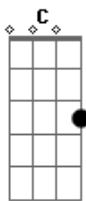

Johnny Cash - Witchita Lineman

Tom: F
Intro: Bb C Bb C

I am a lineman for the county,
 And I drive the main road,
 Searchin' in the sun for another overload.
 I hear you singing in the wires,
 I can hear you through the whine,
 And the Witchita Lineman is still on the line.

I know I need a small vacation,
 But it don't look like rain,
 And if it snows that stretch down south
 Won't ever stand the strain.

And I need you more than want you,
 And I want you for all time.
 And the Witchita Lineman is still on the line.

SOLO: As soon as C is being hit the second time the solo starts.

D|---0-2
 G|---4-
 then G is strummed and hit D let it ring:
 (Note that the chords being played over the solo go as:
 Bb Am7 Gm Dm C G D something like that)

And I need you more that want you
 And I want you for all time
 And the Witchita Lineman is still on the line

Acordes

© ukulele-chords.com

© ukulele-chords.com

© ukulele-chords.com

© ukulele-chords.com

© ukulele-chords.com