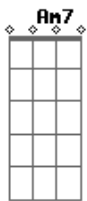

© ukulele-chords.com