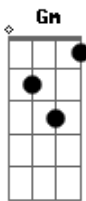

Johnny Cash - Witchita Lineman

Tom: F
Intro: Bb C Bb C

I am a lineman for the county,
 And I drive the main road,
 Searchin' in the sun for another overload.
 I hear you singing in the wires,
 I can hear you through the whine,
 And the Witchita Lineman is still on the line.

I know I need a small vacation,
 But it don't look like rain,
 And if it snows that stretch down south
 Won't ever stand the strain.

And I need you more than want you,
 And I want you for all time.
 And the Witchita Lineman is still on the line.

SOLO: As soon as C is being hit the second time the solo starts.

D|---0-2
 G|---4-
 then G is strummed and hit D let it ring:
 (Note that the chords being played over the solo go as:
 Bb Am7 Gm Dm C G D something like that)

And I need you more that want you
 And I want you for all time
 And the Witchita Lineman is still on the line

Acordes

© ukulele-chords.com

© ukulele-chords.com

© ukulele-chords.com

© ukulele-chords.com

© ukulele-chords.com