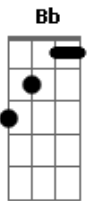

Johnny Cash - Witchita Lineman

Tom: F
Intro: Bb C Bb C

I am a lineman for the county,
 And I drive the main road,
 Searchin' in the sun for another overload.
 I hear you singing in the wires,
 I can hear you through the whine,
 And the Witchita Lineman is still on the line.

I know I need a small vacation,
 But it don't look like rain,
 And if it snows that stretch down south
 Won't ever stand the strain.

And I need you more than want you,
 And I want you for all time.
 And the Witchita Lineman is still on the line.

SOLO: As soon as C is being hit the second time the solo starts.

D|---0-2
 G|---4-
 then G is strummed and hit D let it ring:
 (Note that the chords being played over the solo go as:
 Bb Am7 Gm Dm C G D something like that)

And I need you more that want you
 And I want you for all time
 And the Witchita Lineman is still on the line

Acordes

© ukulele-chords.com

© ukulele-chords.com

© ukulele-chords.com

© ukulele-chords.com

© ukulele-chords.com