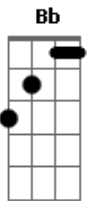

© ukulele-chords.com