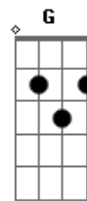

© ukulele-chords.com