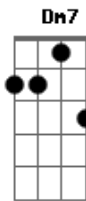

Johnny Cash - Witchita Lineman

Tom: F
Intro: Bb C Bb C

I am a lineman for the county,
 And I drive the main road,
 Searchin' in the sun for another overload.
 I hear you singing in the wires,
 I can hear you through the whine,
 And the Witchita Lineman is still on the line.

I know I need a small vacation,
 But it don't look like rain,
 And if it snows that stretch down south
 Won't ever stand the strain.

And I need you more than want you,
 And I want you for all time.
 And the Witchita Lineman is still on the line.

SOLO: As soon as C is being hit the second time the solo starts.

D|---0-2
 G|---4-
 then G is strummed and hit D let it ring:
 (Note that the chords being played over the solo go as:
 Bb Am7 Gm Dm C G D something like that)

And I need you more that want you
 And I want you for all time
 And the Witchita Lineman is still on the line

Acordes

© ukulele-chords.com

© ukulele-chords.com

© ukulele-chords.com

© ukulele-chords.com

© ukulele-chords.com