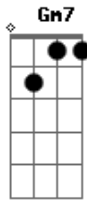

© ukulele-chords.com