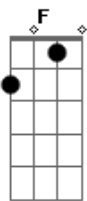

Johnny Cash - Witchita Lineman

Tom: F
Intro: Bb C Bb C

I am a lineman for the county,
And I drive the main road,
Searchin' in the sun for another overload.
I hear you singing in the wires,
I can hear you through the whine,
And the Witchita Lineman is still on the line.

I know I need a small vacation,
But it don't look like rain,
And if it snows that stretch down south
Won't ever stand the strain.

And I need you more than want you,
And I want you for all time.
And the Witchita Lineman is still on the line.

SOLO: As soon as C is being hit the second time the solo starts.

D|---0-2
G|---4-
then G is strummed and hit D let it ring:
(Note that the chords being played over the solo go as:
Bb Am7 Gm Dm C G D something like that)

And I need you more that want you
And I want you for all time
And the Witchita Lineman is still on the line

Acordes