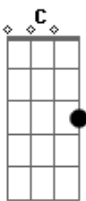

© ukulele-chords.com