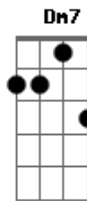

Johnny Cash - Witchita Lineman

Tom: F
Intro: Bb C Bb C

I am a lineman for the county,
 And I drive the main road,
 Searchin' in the sun for another overload.
 I hear you singing in the wires,
 I can hear you through the whine,
 And the Witchita Lineman is still on the line.

I know I need a small vacation,
 But it don't look like rain,
 And if it snows that stretch down south
 Won't ever stand the strain.

And I need you more than want you,
 And I want you for all time.
 And the Witchita Lineman is still on the line.

SOLO: As soon as C is being hit the second time the solo starts.

D|---0-2
 G|---4-
 then G is strummed and hit D let it ring:
 (Note that the chords being played over the solo go as:
 Bb Am7 Gm Dm C G D something like that)

And I need you more that want you
 And I want you for all time
 And the Witchita Lineman is still on the line

Acordes

© ukulele-chords.com

© ukulele-chords.com

© ukulele-chords.com

© ukulele-chords.com

© ukulele-chords.com