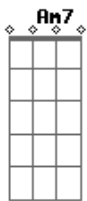

Johnny Cash - Witchita Lineman

Tom: F
Intro: Bb C Bb C

I am a lineman for the county,
 And I drive the main road,
 Searchin' in the sun for another overload.
 I hear you singing in the wires,
 I can hear you through the whine,
 And the Witchita Lineman is still on the line.

And I need you more that want you
 And I want you for all time
 And the Witchita Lineman is still on the line

Acordes

© ukulele-chords.com

© ukulele-chords.com

© ukulele-chords.com

© ukulele-chords.com

© ukulele-chords.com