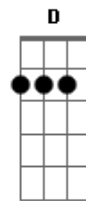

© ukulele-chords.com